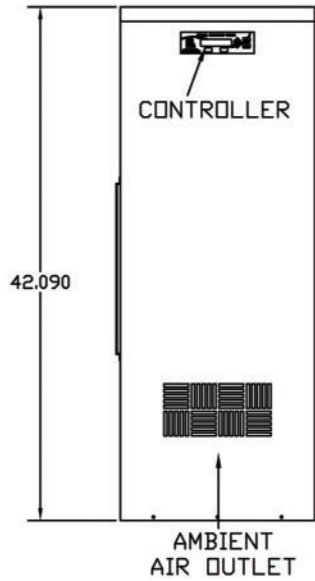

- Specification 5,000
 Drawings 6,000
 BTUH 8,000

Vertical Mount
 Slim
 Air Conditioners

ICEcube

Drawings are for illustration purposes only. Data is subject to change.

TOP VIEW

FRONT VIEW

SIDE VIEW

SIDE VIEW

CUTOUT DRAWING

REAR VIEW

GASKET DRAWING

IMPORTANT
 GASKET MUST BE APPLIED AS SHOWN FOR PROPER OPERATION AND TO MAINTAIN NEMA INTEGRITY