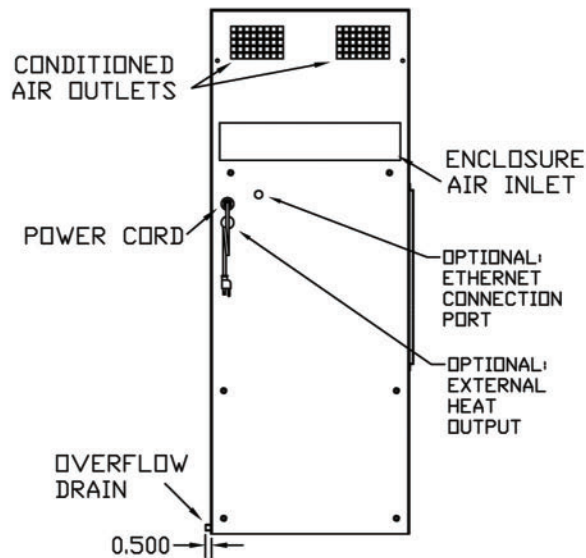

- Specification 5,000
 Drawings 6,000
 BTUH 8,000

Vertical Mount
 Slim
 Air Conditioners

ICEcube

Drawings are for illustration purposes only. Data is subject to change.

TOP VIEW

FRONT VIEW

SIDE VIEW

SIDE VIEW

CUTOUT DRAWING

REAR VIEW

GASKET DRAWING

IMPORTANT
 GASKET MUST BE APPLIED AS SHOWN FOR PROPER OPERATION AND TO MAINTAIN NEMA INTEGRITY