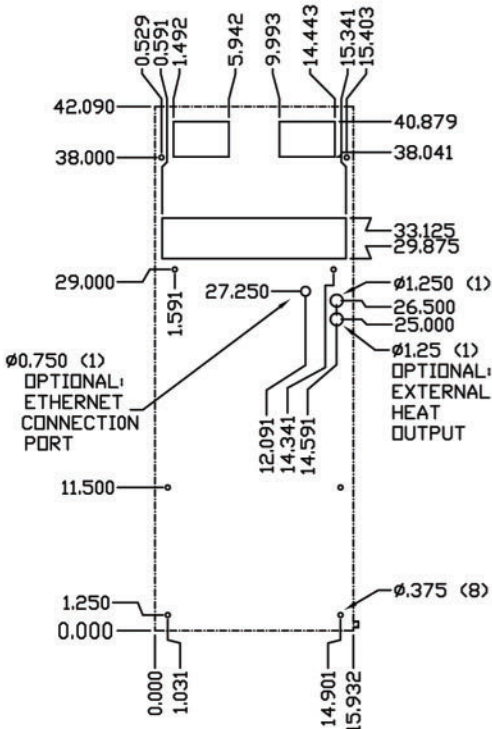

- Specification 5,000
 Drawings 6,000
 BTUH 8,000

Vertical Mount
 Slim
 Air Conditioners

ICEcube

Drawings are for illustration purposes only. Data is subject to change.

TOP VIEW

FRONT VIEW

SIDE VIEW

SIDE VIEW

CUTOUT DRAWING

REAR VIEW

GASKET DRAWING

IMPORTANT
 GASKET MUST BE APPLIED AS SHOWN FOR PROPER OPERATION AND TO MAINTAIN NEMA INTEGRITY