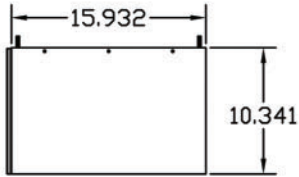

- Specification 5,000
 Drawings 6,000
 BTUH 8,000

Vertical Mount
 Slim
 Air Conditioners

ICEcube

Drawings are for illustration purposes only. Data is subject to change.

TOP VIEW

FRONT VIEW

SIDE VIEW

SIDE VIEW

CUTOUT DRAWING

REAR VIEW

GASKET DRAWING

IMPORTANT
 GASKET MUST BE APPLIED AS SHOWN FOR PROPER OPERATION AND TO MAINTAIN NEMA INTEGRITY