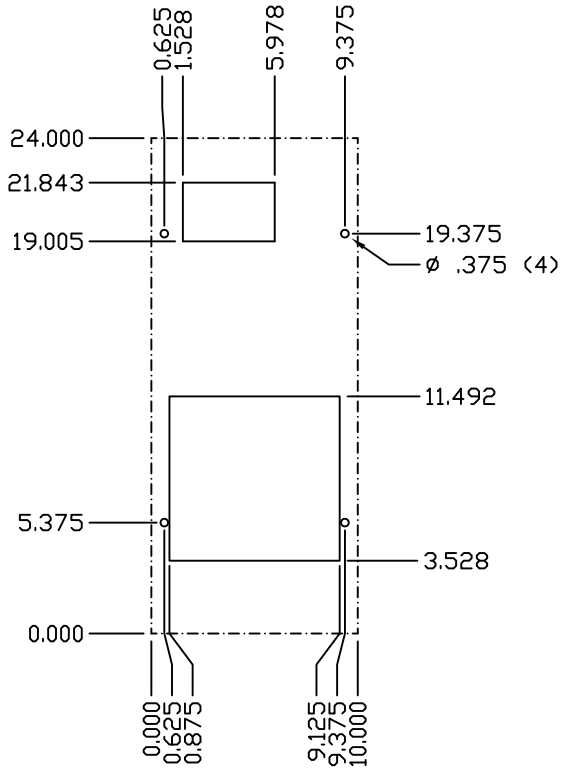

IQ2000VXS
IQ2400VXS
REAR VIEW

IQ2000VXS, IQ2400VXS
HAZARDOUS LOCATION CL I
DIV 2 GROUPS B, C & D ;
CL I ZONE 2 GROUP IIB
CUTOUT DRAWING

IQ2000VXS, IQ2400VXS
HAZARDOUS LOCATION CL I
DIV 2 GROUPS B, C & D ;
CL I ZONE 2 GROUP IIB
GASKET DRAWING

GASKET MUST BE
APPLIED AS SHOWN
FOR PROPER OPERATION
AND TO MAINTAIN
NEMA INTEGRITY

REV	DESCRIPTION	DATE	CHECKED
3	UPDATE MAX OPERATING TEMPS	7-12-10	JJH
2	UPDATE TEMPS	3-18-10	JJH
1	ADDED REV LEVEL AND DRAWING # BLOCK	10-30-07	JJH
0	INITIAL RELEASE	4-20-05	JJH

DRAWN JJH SCALE NONE
DATE 4-20-05
SHEET 1 OF 2

Jee
Cube
INDUSTRIAL COOLING EQUIPMENT
141 WILSON AVENUE
GREENSBURG, PA 15601
724-837-8204 • 1-888-867-8234
FAX 724-837-3286

IQ20/2400VXS

IQ271012 3