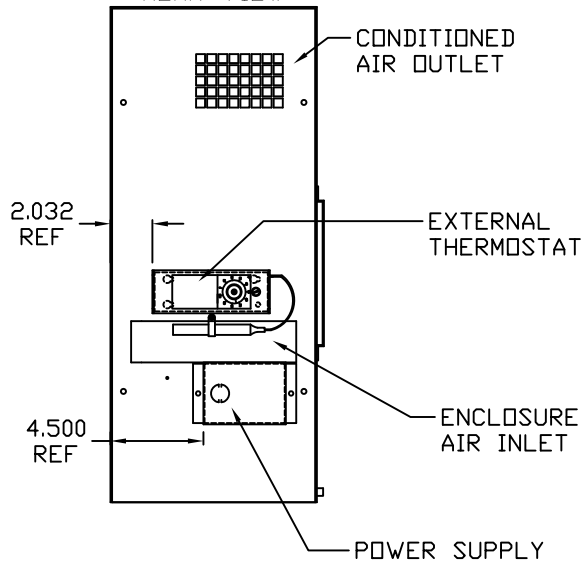

IQ2000VXS
IQ2400VXS
REAR VIEW

IQ2000VXS, IQ2400VXS
HAZARDOUS LOCATION CL I
DIV 2 GROUPS B, C & D ;
CL I ZONE 2 GROUP IIB
CUTOUT DRAWING