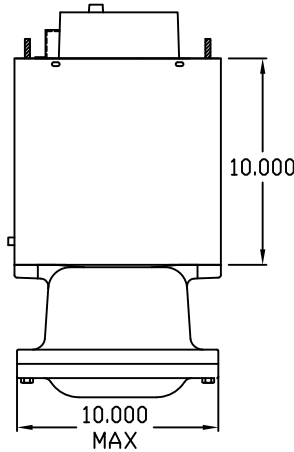

IQ2000VXS AND IQ2400VXS SPEC DRAWING REV 3
HAZARDOUS LOCATION CLASS I DIVISION 2 GROUPS B, C & D
HAZARDOUS LOCATION CLASS I ZONE 2 GROUP IIB

IQ2000VXS

COOLING CAPACITY: 2000 BTUH @131°F
MAXIMUM AMPS: 6.6 @120V 60HZ
MAXIMUM AMPS: 3.4 @230V 60HZ
MAXIMUM OPERATING TEMP.: 131°F
DIMENSIONS: 24.00"H X 10.00"W X 10.00"D
WEIGHT: 80 LBS

IQ2400VXS

COOLING CAPACITY: 2400 BTUH @131°F
MAXIMUM AMPS: 7.1 @120V 60HZ
MAXIMUM AMPS: 3.5 @230V 60HZ
MAXIMUM OPERATING TEMP.: 131°F
DIMENSIONS: 24.00"H X 10.00"W X 10.00"D
WEIGHT: 80 LBS

IQ2000VXS
IQ2400VXS
TOP VIEW