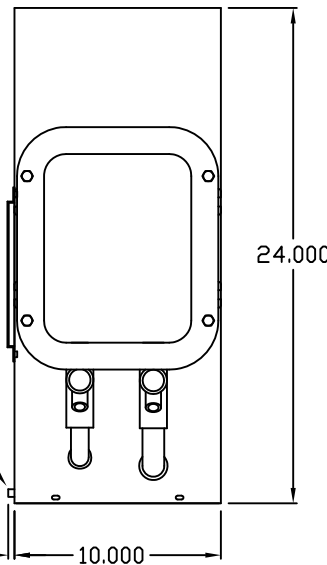

IQ2000VXS AND IQ2400VXS SPEC DRAWING REV 3
HAZARDOUS LOCATION CLASS I DIVISION 2 GROUPS B, C & D
HAZARDOUS LOCATION CLASS I ZONE 2 GROUP IIB

IQ2000VXS

COOLING CAPACITY: 2000 BTUH @131°F
MAXIMUM AMPS: 6.6 @120V 60HZ
MAXIMUM AMPS: 3.4 @230V 60HZ
MAXIMUM OPERATING TEMP.: 131°F
DIMENSIONS: 24.00"H X 10.00"W X 10.00"D
WEIGHT: 80 LBS

IQ2400VXS

COOLING CAPACITY: 2400 BTUH @131°F
MAXIMUM AMPS: 7.1 @120V 60HZ
MAXIMUM AMPS: 3.5 @230V 60HZ
MAXIMUM OPERATING TEMP.: 131°F
DIMENSIONS: 24.00"H X 10.00"W X 10.00"D
WEIGHT: 80 LBS

FRONT VIEW

Ice Cube INDUSTRIAL COOLING EQUIPMENT
141 WILSON AVENUE
GREENSBURG, PA 15601
724-837-8204 • 1-888-867-8234
FAX 724-837-3286

DRAWN GFD SCALE NONE
DATE 4-20-05
SHEET 2 OF 2

IQ20/2400VXS
IQ271012 3