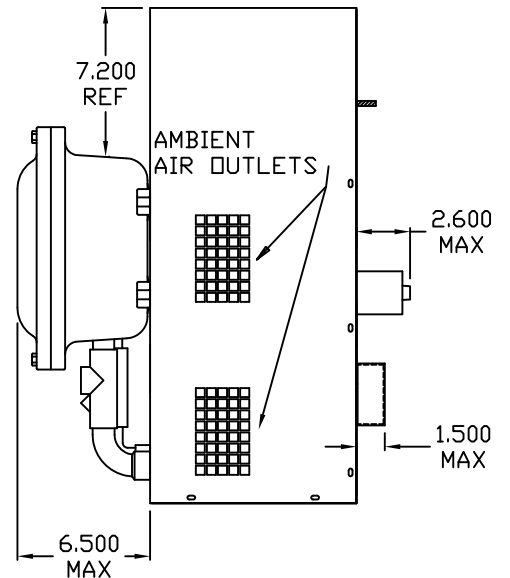

RIGHT SIDE

Ice Cube INDUSTRIAL COOLING EQUIPMENT
141 WILSON AVENUE
GREENSBURG, PA 15601
724-837-8204 • 1-888-867-8234
FAX 724-837-3286

DRAWN GFD SCALE NONE
DATE 4-20-05
SHEET 2 OF 2

IQ20/2400VXS
IQ271012 3