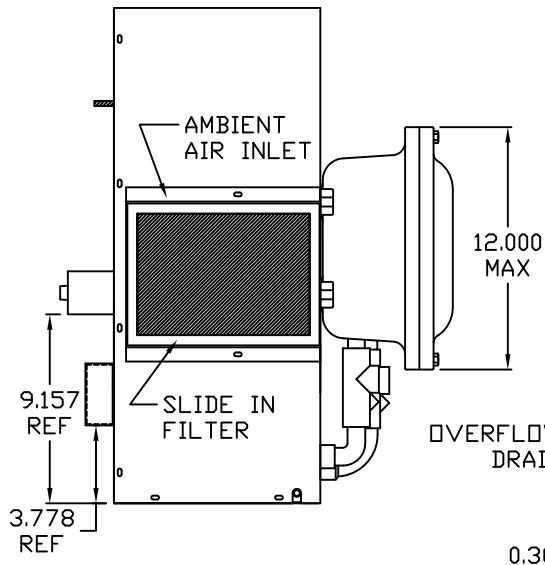

IQ2000VXS AND IQ2400VXS SPEC DRAWING REV 3
HAZARDOUS LOCATION CLASS I DIVISION 2 GROUPS B, C & D
HAZARDOUS LOCATION CLASS I ZONE 2 GROUP IIB

IQ2000VXS

COOLING CAPACITY: 2000 BTUH @131°F
MAXIMUM AMPS: 6.6 @120V 60HZ
MAXIMUM AMPS: 3.4 @230V 60HZ
MAXIMUM OPERATING TEMP.: 131°F
DIMENSIONS: 24.00"H X 10.00"W X 10.00"D
WEIGHT: 80 LBS

IQ2400VXS

COOLING CAPACITY: 2400 BTUH @131°F
MAXIMUM AMPS: 7.1 @120V 60HZ
MAXIMUM AMPS: 3.5 @230V 60HZ
MAXIMUM OPERATING TEMP.: 131°F
DIMENSIONS: 24.00"H X 10.00"W X 10.00"D
WEIGHT: 80 LBS

LEFT SIDE

Ice Cube INDUSTRIAL COOLING EQUIPMENT
141 WILSON AVENUE
GREENSBURG, PA 15601
724-837-8204 • 1-888-867-8234
FAX 724-837-3286

DRAWN GFD SCALE NONE
DATE 4-20-05
SHEET 2 OF 2

IQ20/2400VXS
IQ271012 3