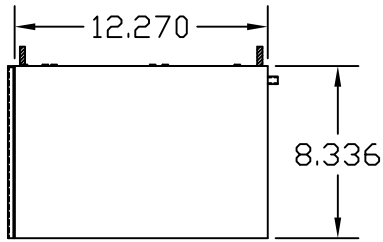

IQ4000VS SPEC DRAWINGS REV 5

IQ4000VS

COOLING CAPACITY: 4000 BTUH @131°F

MAXIMUM AMPS: 8.3 @120V/60HZ

MAXIMUM AMPS: 4.2/4.7 @230/220 60/50HZ

MAXIMUM OPERATING TEMP.: 131°F

DIMENSIONS: 30.09"H X 12.27"W X 8.34"D

WEIGHT: 60 LBS

IQ4000VS
TOP VIEW