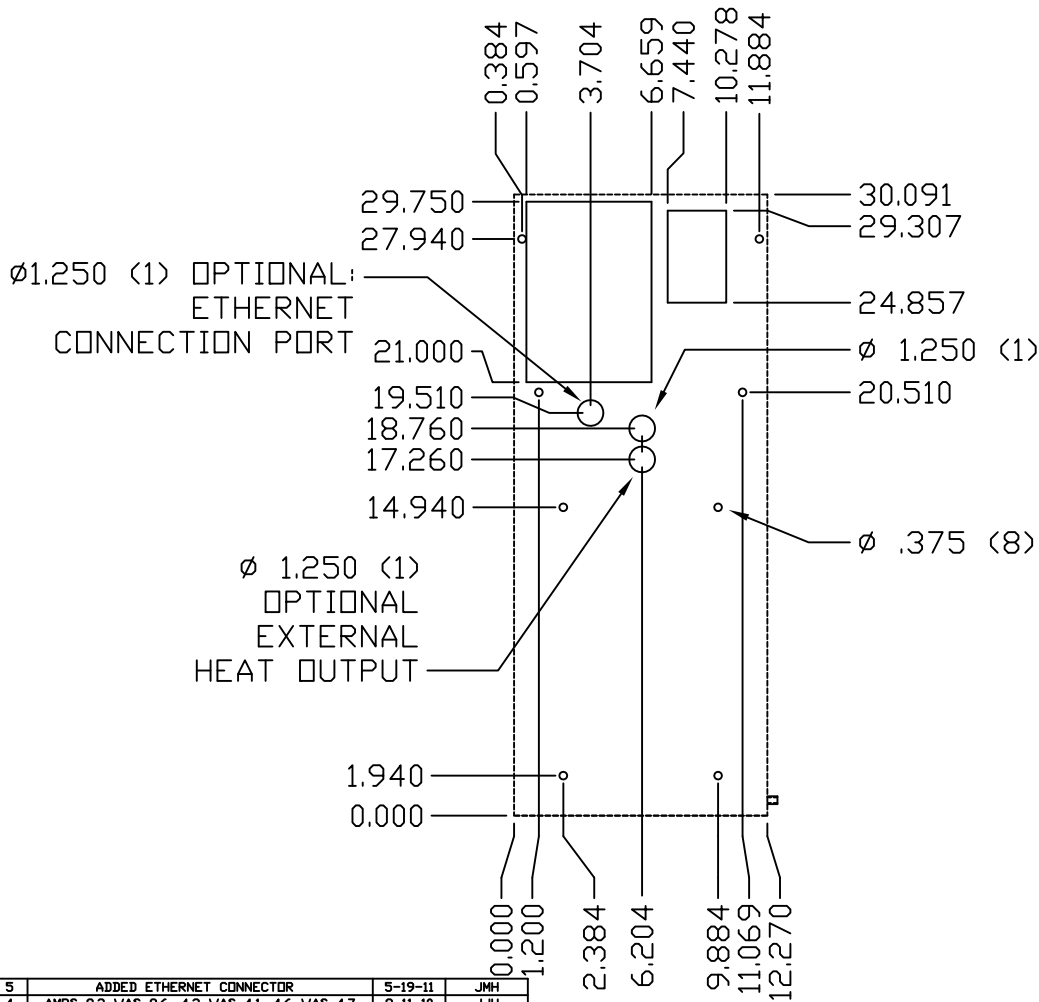

IQ4000VS
CUTOUT DRAWING