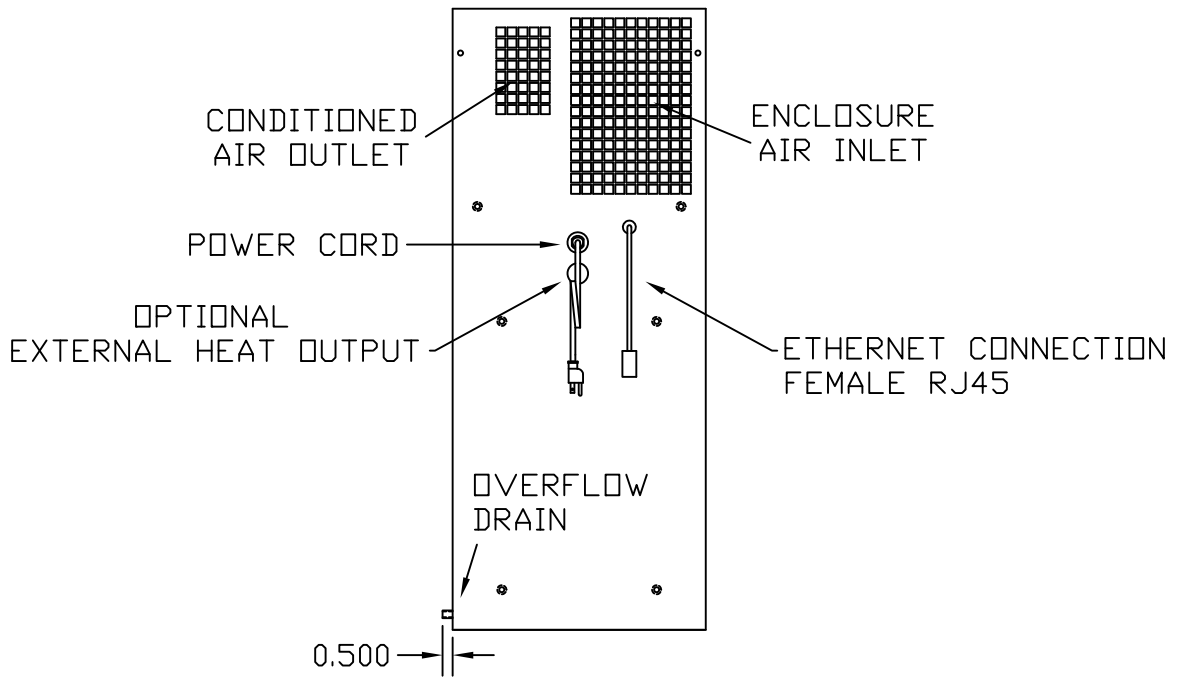

IQ4000VS
REAR VIEW