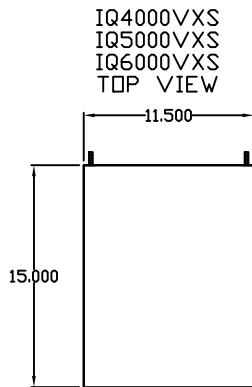

IQ4000VXS, IQ5000VXS AND IQ6000VXS SPEC DRAWINGS REV 4

IQ4000VXS
COOLING CAPACITY: 4000 BTUH @ 125°F
MAXIMUM AMPS: 9.6 @120V/60HZ
MAXIMUM AMPS: 4.5/5.0 @230/220V 60/50HZ
MAXIMUM OPERATING TEMP.: 125°F
DIMENSIONS: 36.00"H X 11.50"W X 15.00"D
WEIGHT 104 LBS

IQ5000VXS
COOLING CAPACITY: 5000 BTUH @ 125°F
MAXIMUM AMPS: 10.0 @120V/60HZ
MAXIMUM AMPS: 4.7/5.2 @230/220V 60/50HZ
MAXIMUM OPERATING TEMP.: 125°F
DIMENSIONS: 36.00"H X 11.50"W X 15.00"D
WEIGHT 104 LBS

IQ6000VXS
COOLING CAPACITY: 6000 BTUH @ 125°F
MAXIMUM AMPS: 10.4 @120V/60HZ
MAXIMUM AMPS: 4.9/5.4 @230/220V 60/50HZ
MAXIMUM OPERATING TEMP.: 125°F
DIMENSIONS: 36.00"H X 11.50"W X 15.00"D
WEIGHT 104 LBS

DRAWN	GFJ	SCALE	NONE
DATE	9-27-07		
SHEET 2 OF 2			

Ice Cube INDUSTRIAL COOLING EQUIPMENT
141 WILSON AVENUE
GREENSBURG, PA 15601
724-837-8204 • 1-888-867-8234
FAX 724-837-3286

IQ4/5/6000VXS	
IQ280216	4