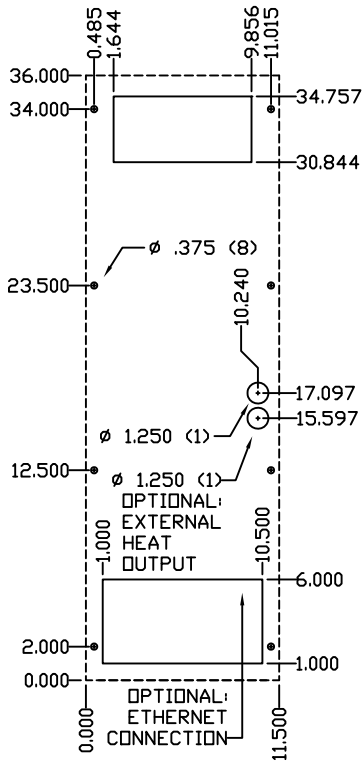

IQ4000VXS
IQ5000VXS
IQ6000VXS
CUTOUT DRAWING