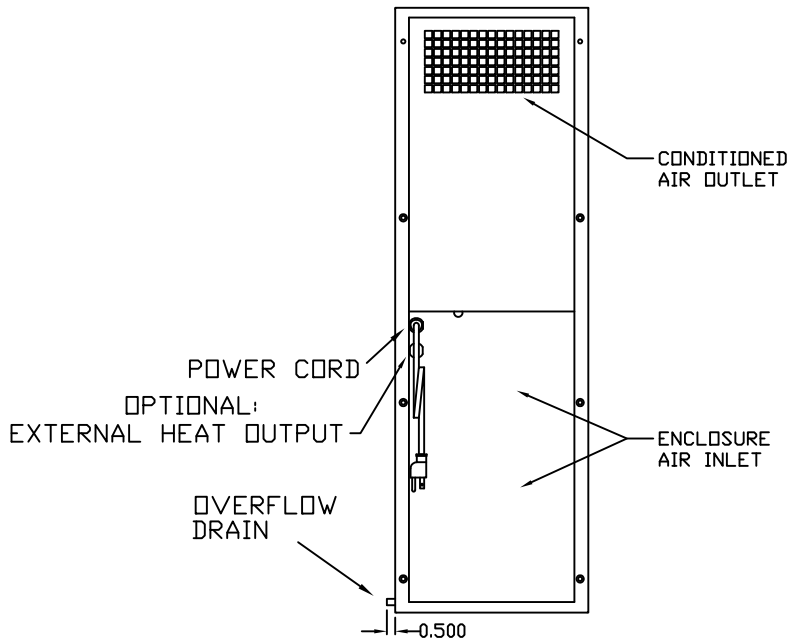

IQ4000VXS
IQ5000VXS
IQ6000VXS
REAR VIEW