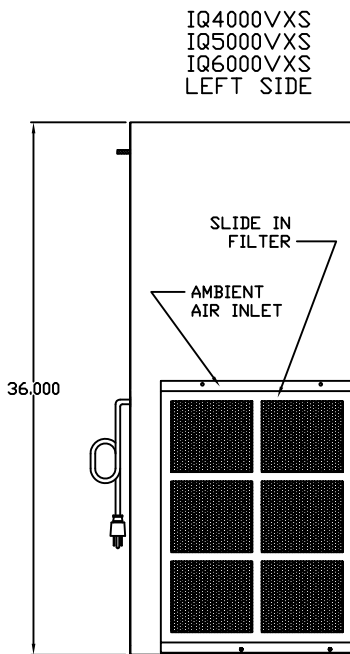

IQ4000VXS, IQ5000VXS AND IQ6000VXS SPEC DRAWINGS REV 4

IQ4000VXS
COOLING CAPACITY: 4000 BTUH @ 125°F
MAXIMUM AMPS: 9.6 @120V/60HZ
MAXIMUM AMPS: 4.5/5.0 @230/220V 60/50HZ
MAXIMUM OPERATING TEMP.: 125°F
DIMENSIONS: 36.00"H X 11.50"W X 15.00"D
WEIGHT 104 LBS

IQ5000VXS
COOLING CAPACITY: 5000 BTUH @ 125°F
MAXIMUM AMPS: 10.0 @120V/60HZ
MAXIMUM AMPS: 4.7/5.2 @230/220V 60/50HZ
MAXIMUM OPERATING TEMP.: 125°F
DIMENSIONS: 36.00"H X 11.50"W X 15.00"D
WEIGHT 104 LBS

IQ6000VXS
COOLING CAPACITY: 6000 BTUH @ 125°F
MAXIMUM AMPS: 10.4 @120V/60HZ
MAXIMUM AMPS: 4.9/5.4 @230/220V 60/50HZ
MAXIMUM OPERATING TEMP.: 125°F
DIMENSIONS: 36.00"H X 11.50"W X 15.00"D
WEIGHT 104 LBS

DRAWN	GFJ	SCALE	NONE
DATE	9-27-07		
SHEET 2 OF 2			

Ice Cube INDUSTRIAL COOLING EQUIPMENT
141 WILSON AVENUE
GREENSBURG, PA 15601
724-837-8204 • 1-888-867-8234
FAX 724-837-3286

IQ4/5/6000VXS	
IQ280216	4