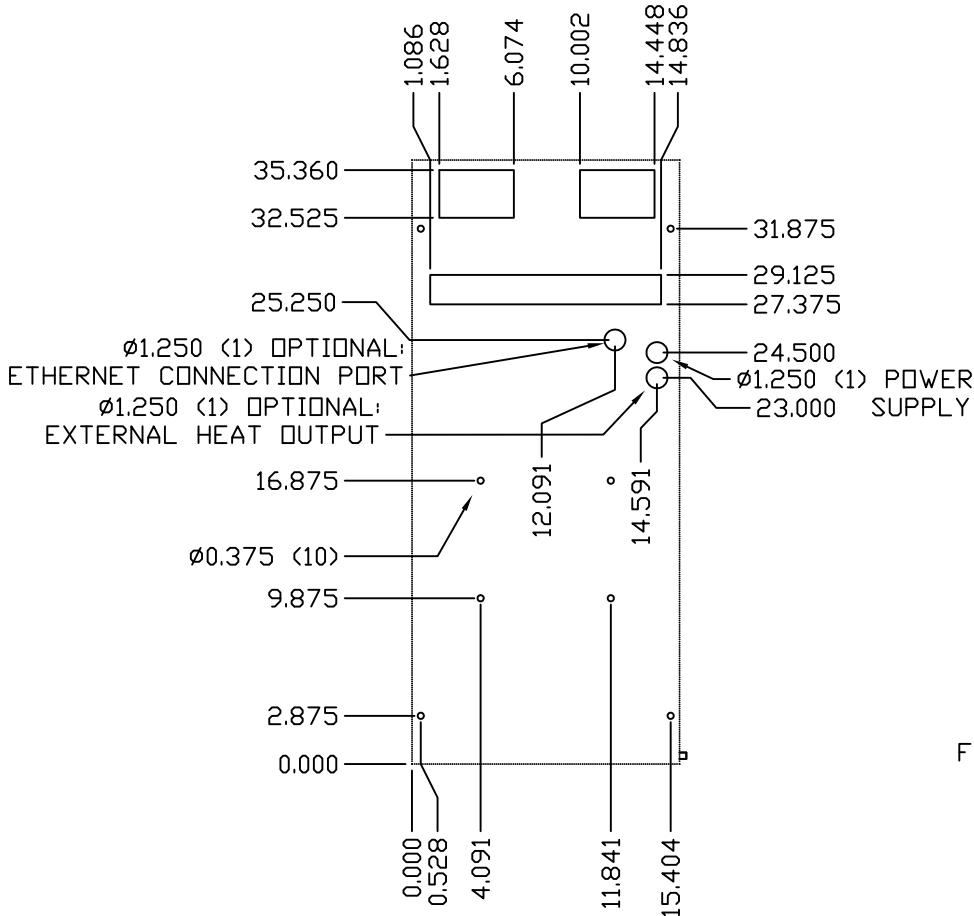

IQ5000V16
IQ6000V16
IQ4000V16HA
CUTOUT DRAWING