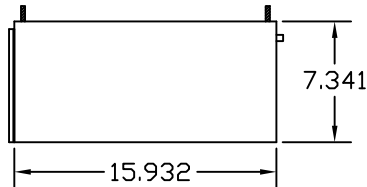

IQ5000V16, IQ6000V16 AND IQ4000V16HA SPEC DRAWINGS REV 7

IQ5000V16

COOLING CAPACITY: 5000 BTUH @ 131°F
MAXIMUM AMPS: 8.4 @120V/60HZ
MAXIMUM AMPS: 4.1/4.5 @230/220V 60/50HZ
MAXIMUM OPERATING TEMP.: 131°F
DIMENSIONS: 35.97"H X 15.93"W X 7.34"D
WEIGHT 85 LBS

IQ6000V16

COOLING CAPACITY: 6000 BTUH @ 131°F
MAXIMUM AMPS: 8.8 @120V/60HZ
MAXIMUM AMPS: 4.3/4.7 @230/220V 60/50HZ
MAXIMUM OPERATING TEMP.: 131°F
DIMENSIONS: 35.97"H X 15.93"W X 7.34"D
WEIGHT 85 LBS

IQ4000V16HA

COOLING CAPACITY: 4000 BTUH @ 135°F
MAXIMUM AMPS: 8.2 @120V/60HZ
MAXIMUM AMPS: 3.9/4.3 @230/220V 60/50HZ
MAXIMUM OPERATING TEMP.: 135°F
DIMENSIONS: 35.97"H X 15.93"W X 7.34"D
WEIGHT 85 LBS

IQ5000V16
IQ6000V16
IQ4000V16HA
TOP VIEW