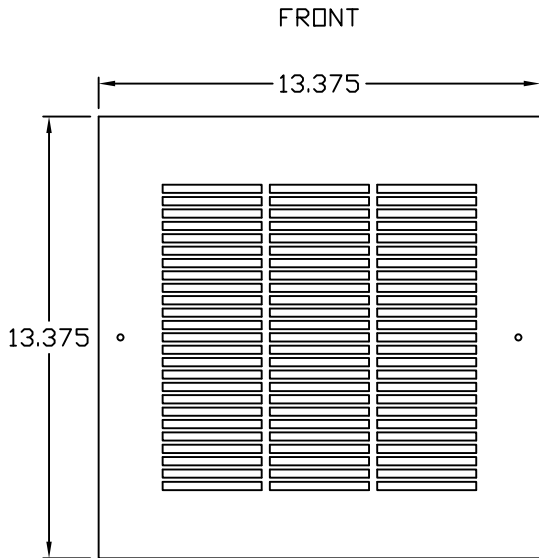

IQ500FP SPEC DRAWING

547/442 CFM FREE AIR @ 120/110 VAC 60/50 HZ
547/442 CFM FREE AIR @ 230/220 VAC 60/50 HZ
MAXIMUM AMPS : .28/.30 @ 120/110 VAC 60/50 HZ
MAXIMUM AMPS : .14/.15 @ 230/220 VAC 60/50 HZ
MAXIMUM OPERATING TEMPERATURE : 158°F