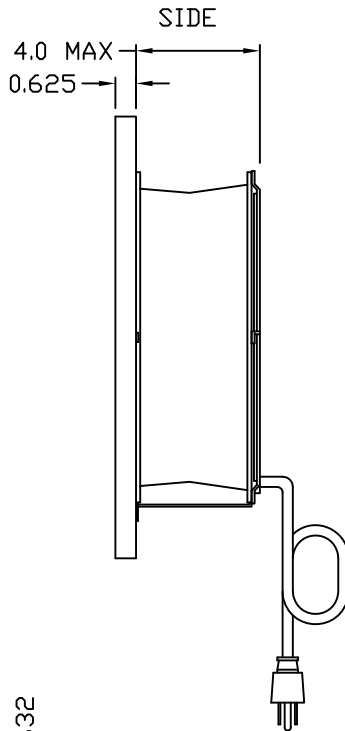

IQ500FP SPEC DRAWING

547/442 CFM FREE AIR @ 120/110 VAC 60/50 HZ
547/442 CFM FREE AIR @ 230/220 VAC 60/50 HZ
MAXIMUM AMPS : .28/.30 @ 120/110 VAC 60/50 HZ
MAXIMUM AMPS : .14/.15 @ 230/220 VAC 60/50 HZ
MAXIMUM OPERATING TEMPERATURE : 158°F