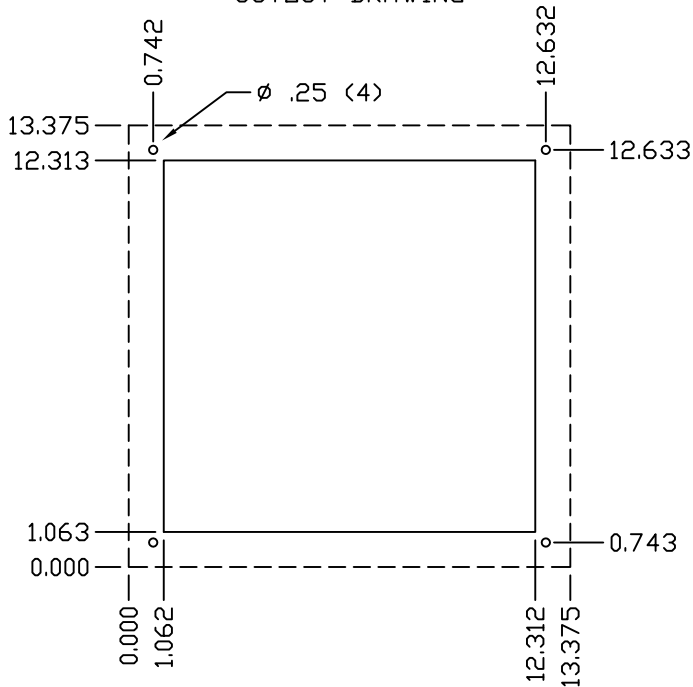

IQ500FP
CUTOUT DRAWING