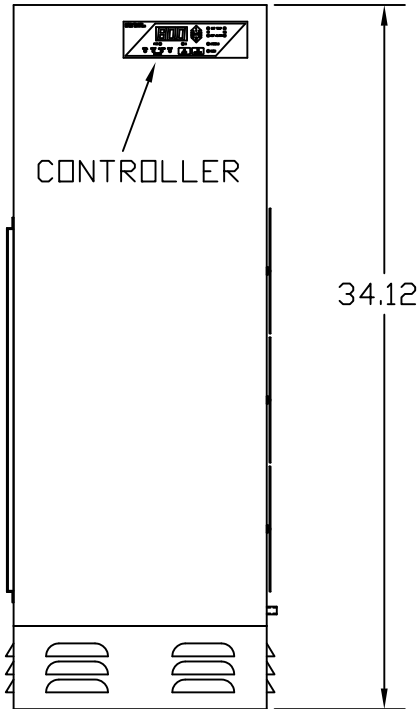

IQ6000VS
FRONT VIEW

CONDENSER
AIR OUTLETS