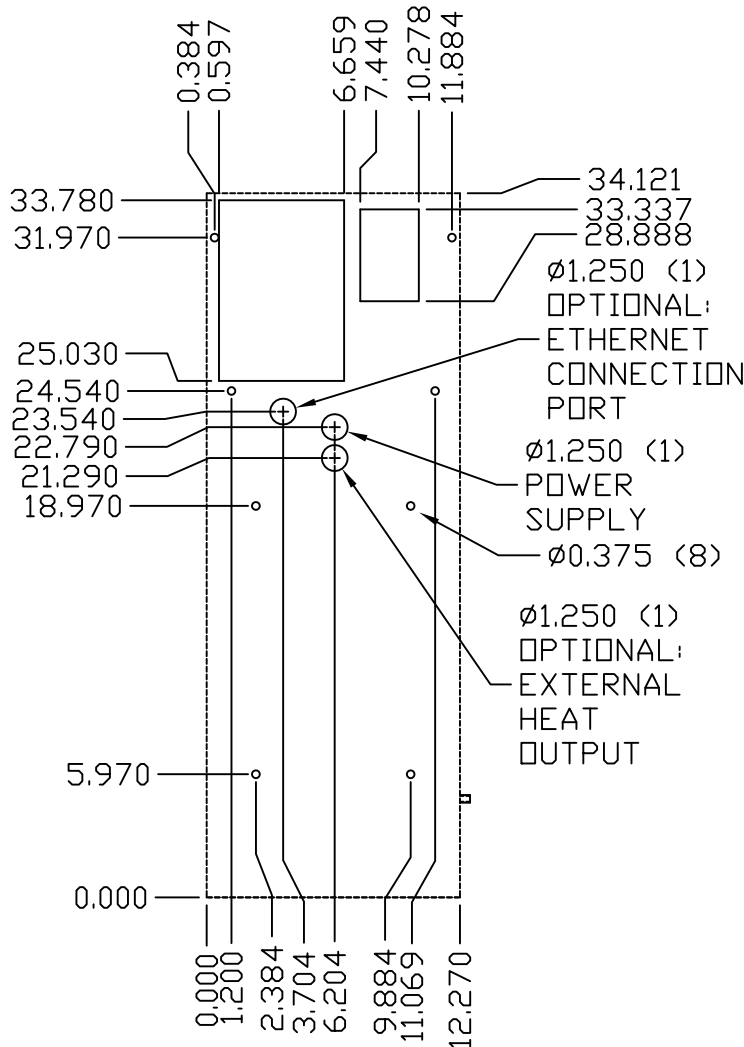

IQ6000VS
CUTOUT DRAWING