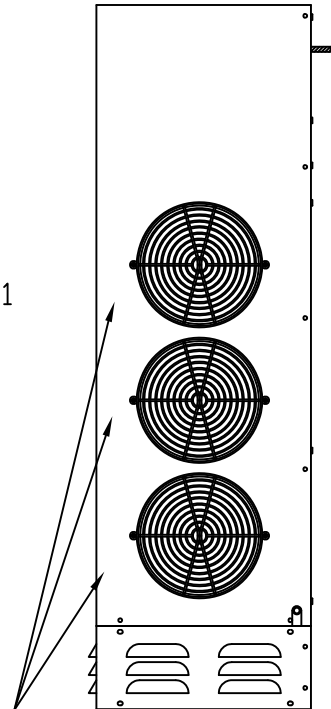

IQ6000VS
RIGHT SIDE

CONDENSER
AIR OUTLETS