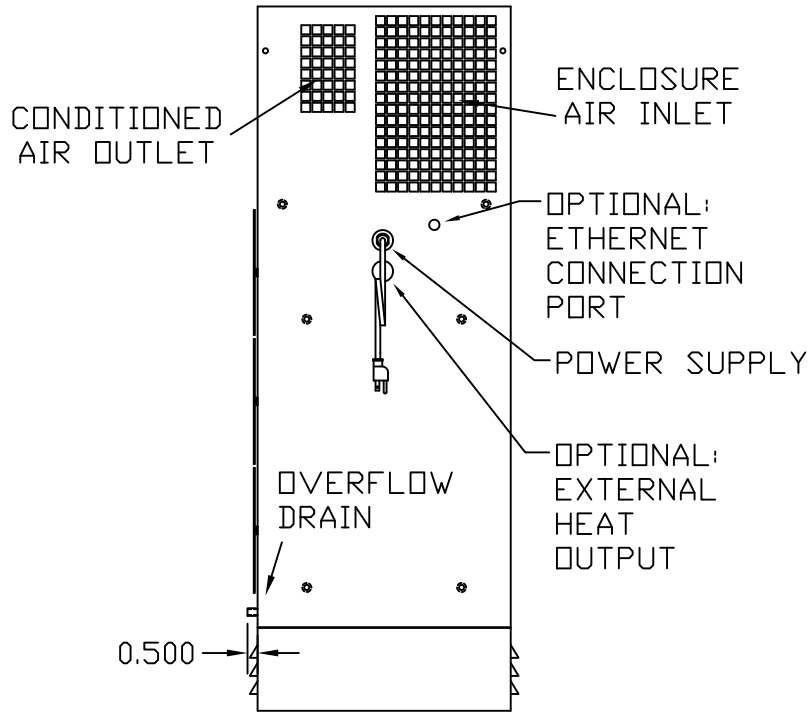

IQ6000VS
REAR VIEW