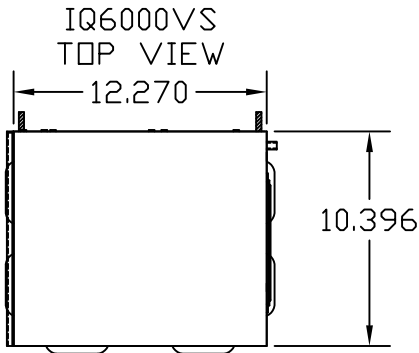

IQ6000VS SPEC DRAWINGS REV 1 480-400VAC

COOLING CAPACITY: 6000 BTUH @131°F
MAXIMUM AMPS: 1.9/2.1 @480V 60/50HZ
MAXIMUM AMPS: 2.3/2.5 @400V 60/50HZ
MAXIMUM OPERATING TEMP.: 131°F
DIMENSIONS: 34.12"H X 12.27"W X 10.39"D
WEIGHT: 93 LBS