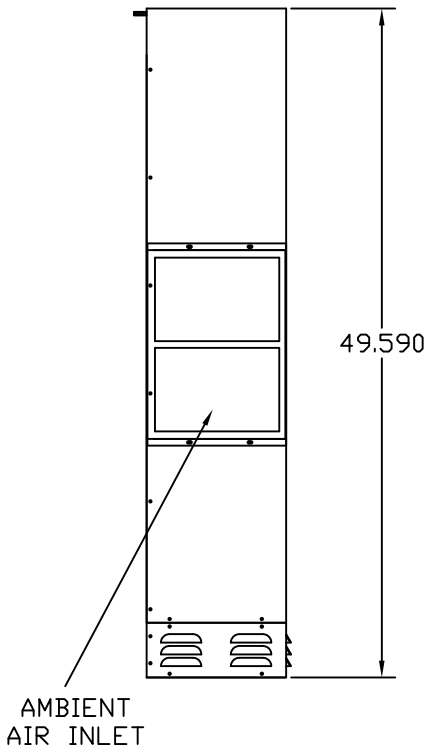

IQ6000VB
IQ8000VB
LEFT SIDE VIEW