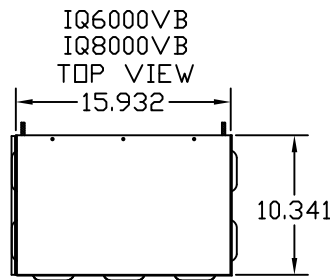

IQ6000-IQ8000VB 480-400VAC SPEC DRAWINGS REV 0

IQ6000VB

COOLING CAPACITY: 6000 BTUH @131°F
MAXIMUM AMPS 2.6/2.8 @480V 60/50HZ
MAXIMUM AMPS 3.1/3.4 @400V 60/50HZ
MAXIMUM OPERATING TEMP.: 131°F
DIMENSIONS: 49.59"H X 15.93"W X 10.34"D
WEIGHT 132 LBS

IQ8000VB

COOLING CAPACITY: 8000 BTUH @131°F
MAXIMUM AMPS 4.3/4.7 @480V 60/50HZ
MAXIMUM AMPS 5.2/5.7 @400V 60/50HZ
MAXIMUM OPERATING TEMP.: 131°F
DIMENSIONS: 49.59"H X 15.93"W X 10.34"D
WEIGHT 132 LBS