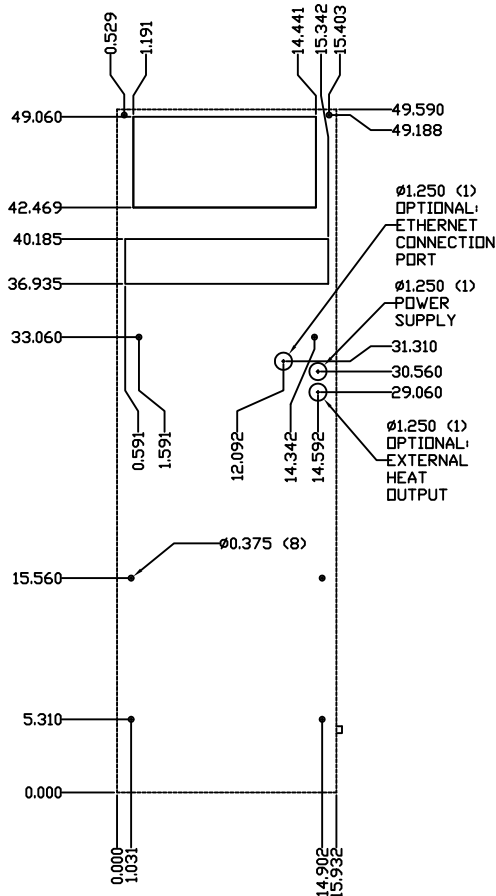

IQ6000VB
IQ8000VB
480-400VAC
CUTOUT DRAWING