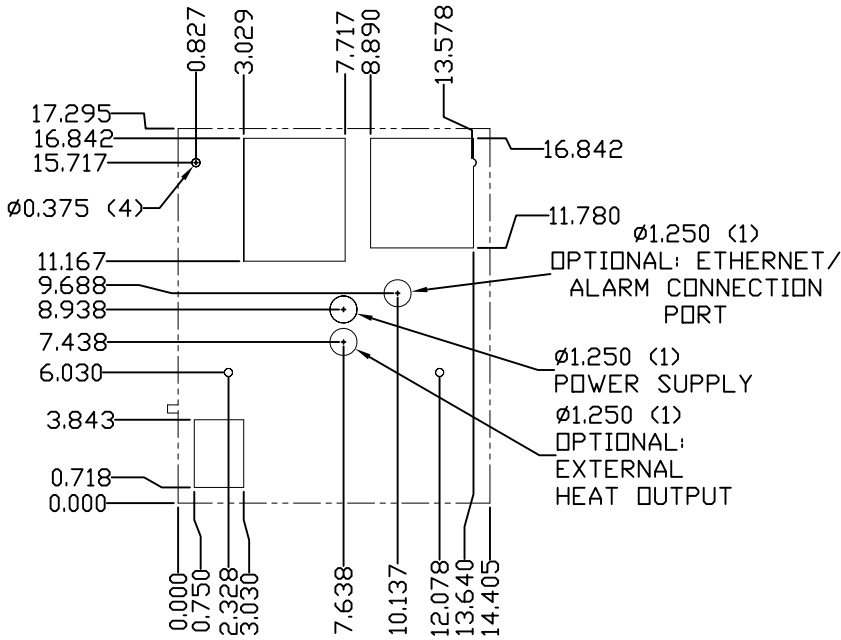

IQ1000V 480-400VAC CUTOUT DRAWING

IQ1000V 480-400VAC GASKET DRAWING