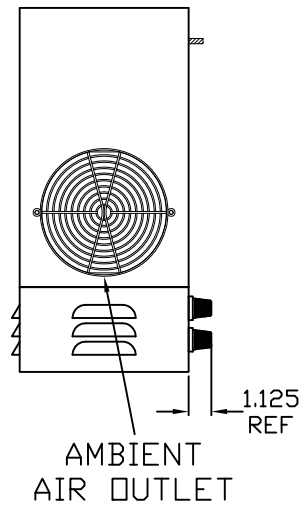

IQ1000V
RIGHT SIDE

DRAWN: J.J.H. SCALE: NONE
DATE: 2-26-10
SHEET 2 OF 2

INDUSTRIAL COOLING EQUIPMENT 141 WILSON AVENUE GREENSBURG, PA 15601 724-837-3204 • 1-800-857-8234 FAX 724-837-3386	
IQ1000V 480-400VAC	
IQ300226	2