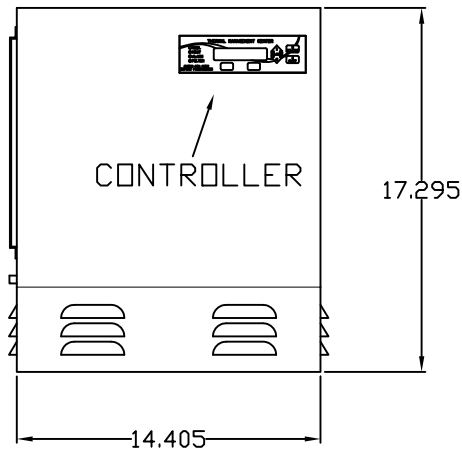

IQ1000V
RIGHT SIDE

IQ1000V
FRONT VIEW