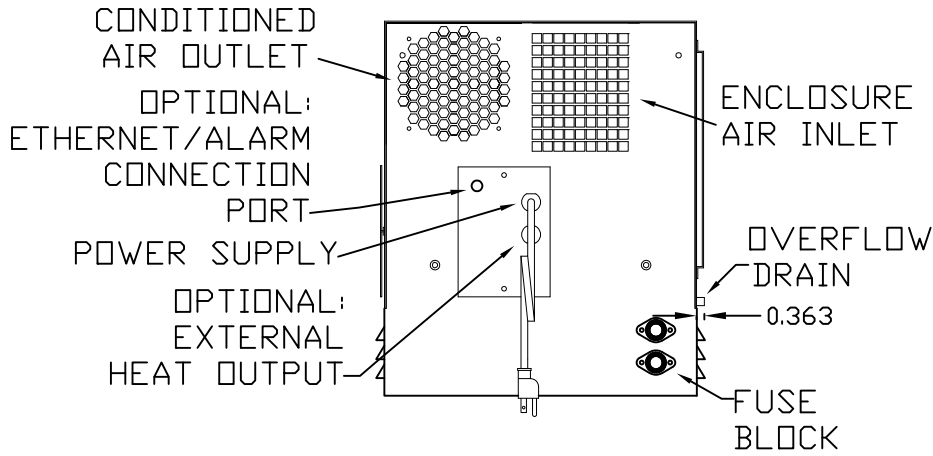

IQ1000V REAR VIEW