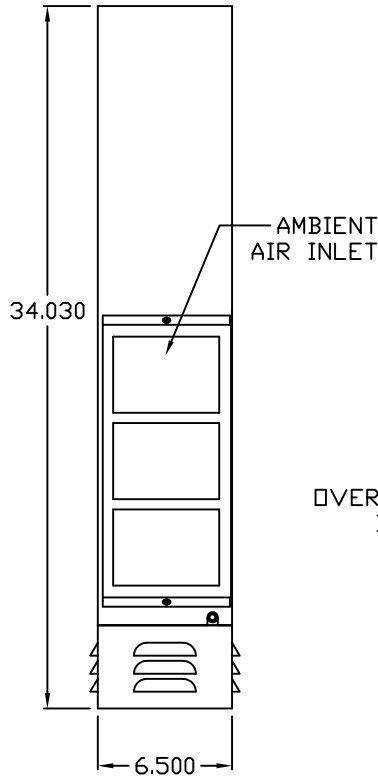

IQ1200VXS
IQ1500VXS
IQ1800VXS
FRONT VIEW