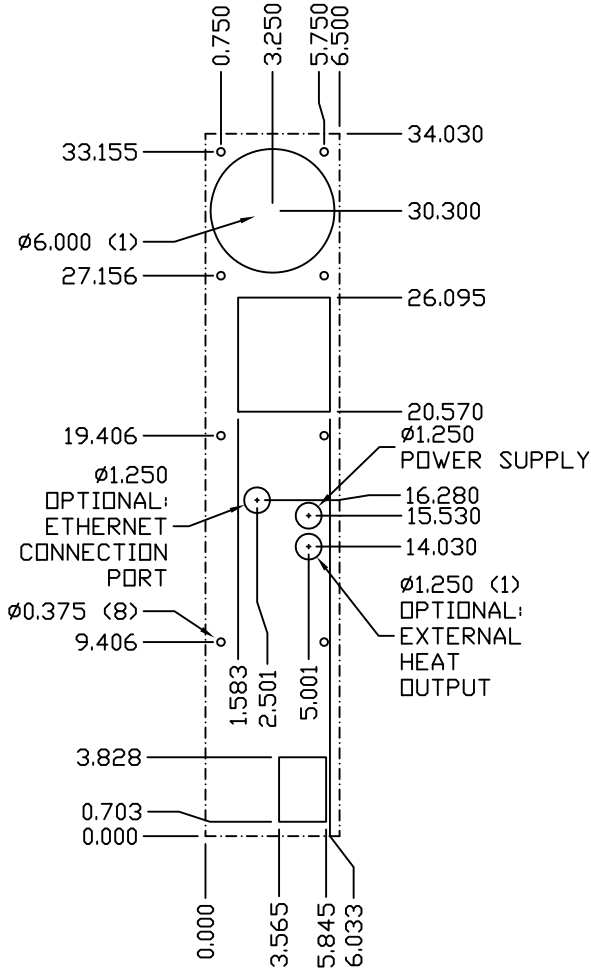

IQ1200VXS
IQ1500VXS
IQ1800VXS
REAR VIEW

IQ1200VXS
IQ1500VXS
IQ1800VXS
480-400VAC
CUTOUT TEMPLATE

IQ1200VXS
IQ1500VXS
IQ1800VXS
480-400VAC
GASKET DRAWING

IMPORTANT
GASKET MUST BE APPLIED
AS SHOWN ABOVE FOR
PROPER OPERATION AND TO
MAINTAIN THE CABINETS
NEMA INTEGRITY

1	ADDED FUSE BLOCKS & CUTOUT 1200VXS 480V 60HZ AMPS: 0.9 WAS 0.8	6-16-11	JJH
0	INITIAL RELEASE	2-25-10	JMH
REV	DESCRIPTION	DATE	CHECKED
	REVISIONS		

DRAWN: JMH SCALE: NONE
DATE: 2-25-10
SHEET 1 OF 2

Jee
Cube
INDUSTRIAL COOLING EQUIPMENT
141 WILSON AVENUE
GREENSBURG, PA 15601
724-837-8204 • 1-888-867-8234
FAX: 724-837-5286

IQ12/15/18VXS
480-400VAC

IQ300224 | 1