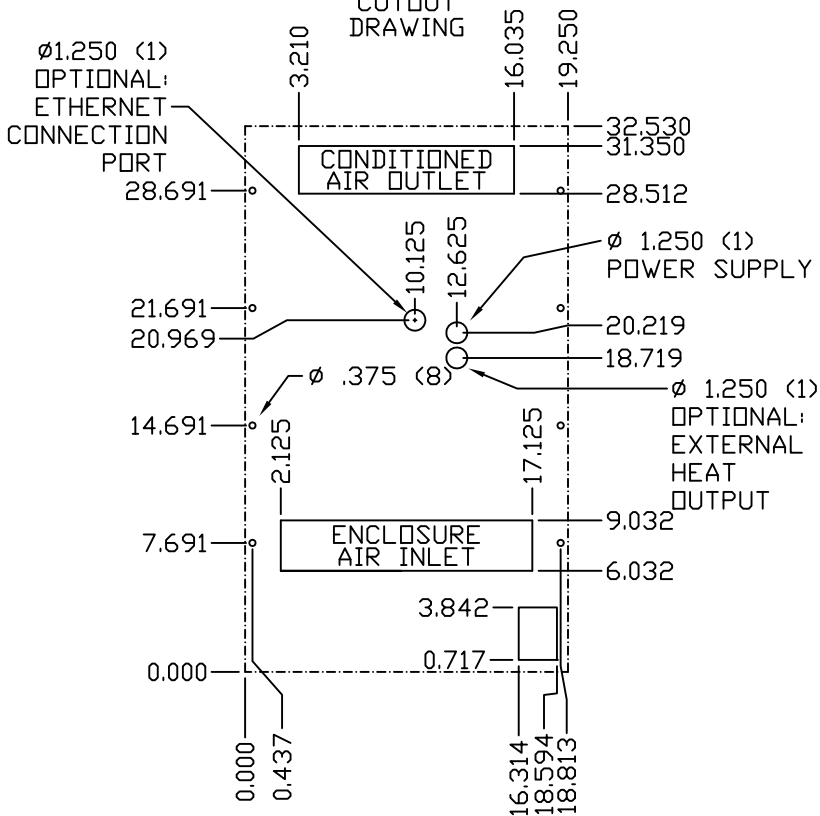

IQ2500V
IQ3500V
IQ4500V
480-400VAC
CUTOUT
DRAWING