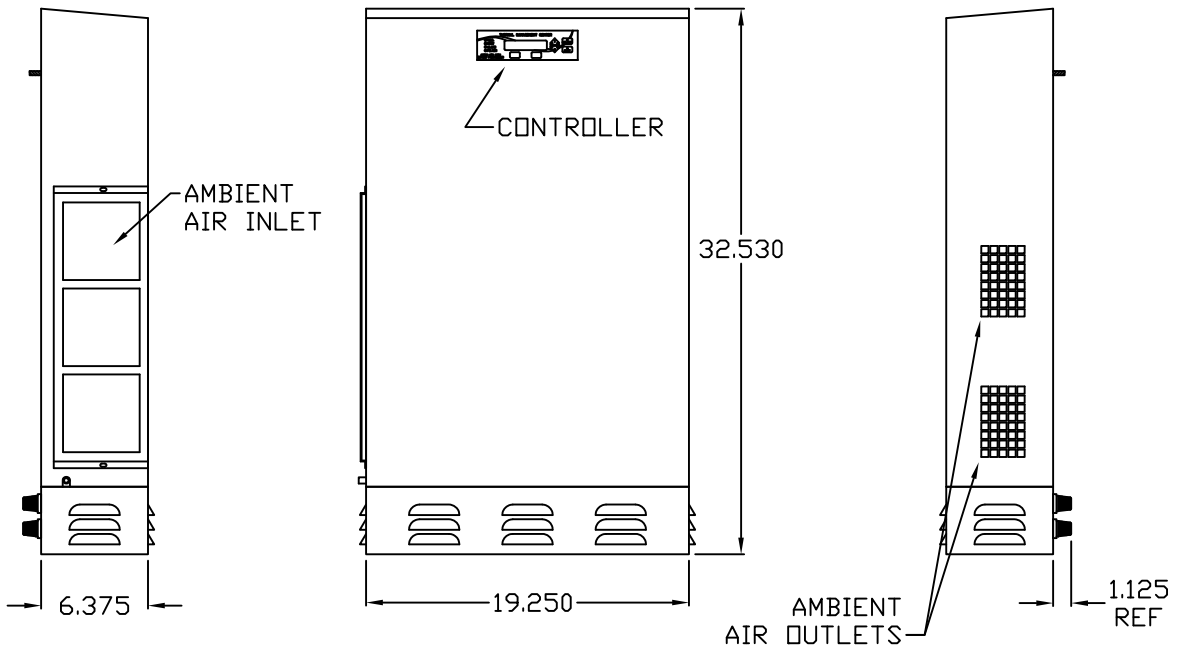

IQ2500V, IQ3500V AND IQ4500V SPEC DRAWINGS REV 1 480-400VAC

IQ2500V

COOLING CAPACITY: 2500 BTUH @125°F
MAXIMUM AMPS: 1.7/1.9 @480V 60/50HZ
MAXIMUM AMPS: 2.0/2.2 @400V 60/50HZ
MAXIMUM OPERATING TEMP.: 125°F
DIMENSIONS: 32.53"H X 19.25"W X 6.38"D
WEIGHT 86 LBS

IQ3500V

COOLING CAPACITY: 3500 BTUH @125°F
MAXIMUM AMPS: 2.1/2.3 @480V 60/50HZ
MAXIMUM AMPS: 2.5/2.7 @400V 60/50HZ
MAXIMUM OPERATING TEMP.: 125°F
DIMENSIONS: 32.53"H X 19.25"W X 6.38"D
WEIGHT 86 LBS

IQ4500V

COOLING CAPACITY: 4500 BTUH @125°F
MAXIMUM AMPS: 2.3/2.5 @480V 60/50HZ
MAXIMUM AMPS: 2.6/2.9 @400V 60/50HZ
MAXIMUM OPERATING TEMP.: 125°F
DIMENSIONS: 32.53"H X 19.25"W X 6.38"D
WEIGHT 86 LBS

IQ2500V
IQ3500V
IQ4500V
LEFT SIDE

IQ2500V
IQ3500V
IQ4500V
RIGHT SIDE

DRAWN: J.J.H. SCALE: NONE
DATE: 3-1-10
SHEET 2 OF 2

	INDUSTRIAL COOLING EQUIPMENT 141 WILSON AVENUE GREENSBURG, PA 15601 724-837-8204 • 1-888-867-8234 FAX: 724-837-2086
	IQ25,35,4500V 480-400VAC
IQ300228	1