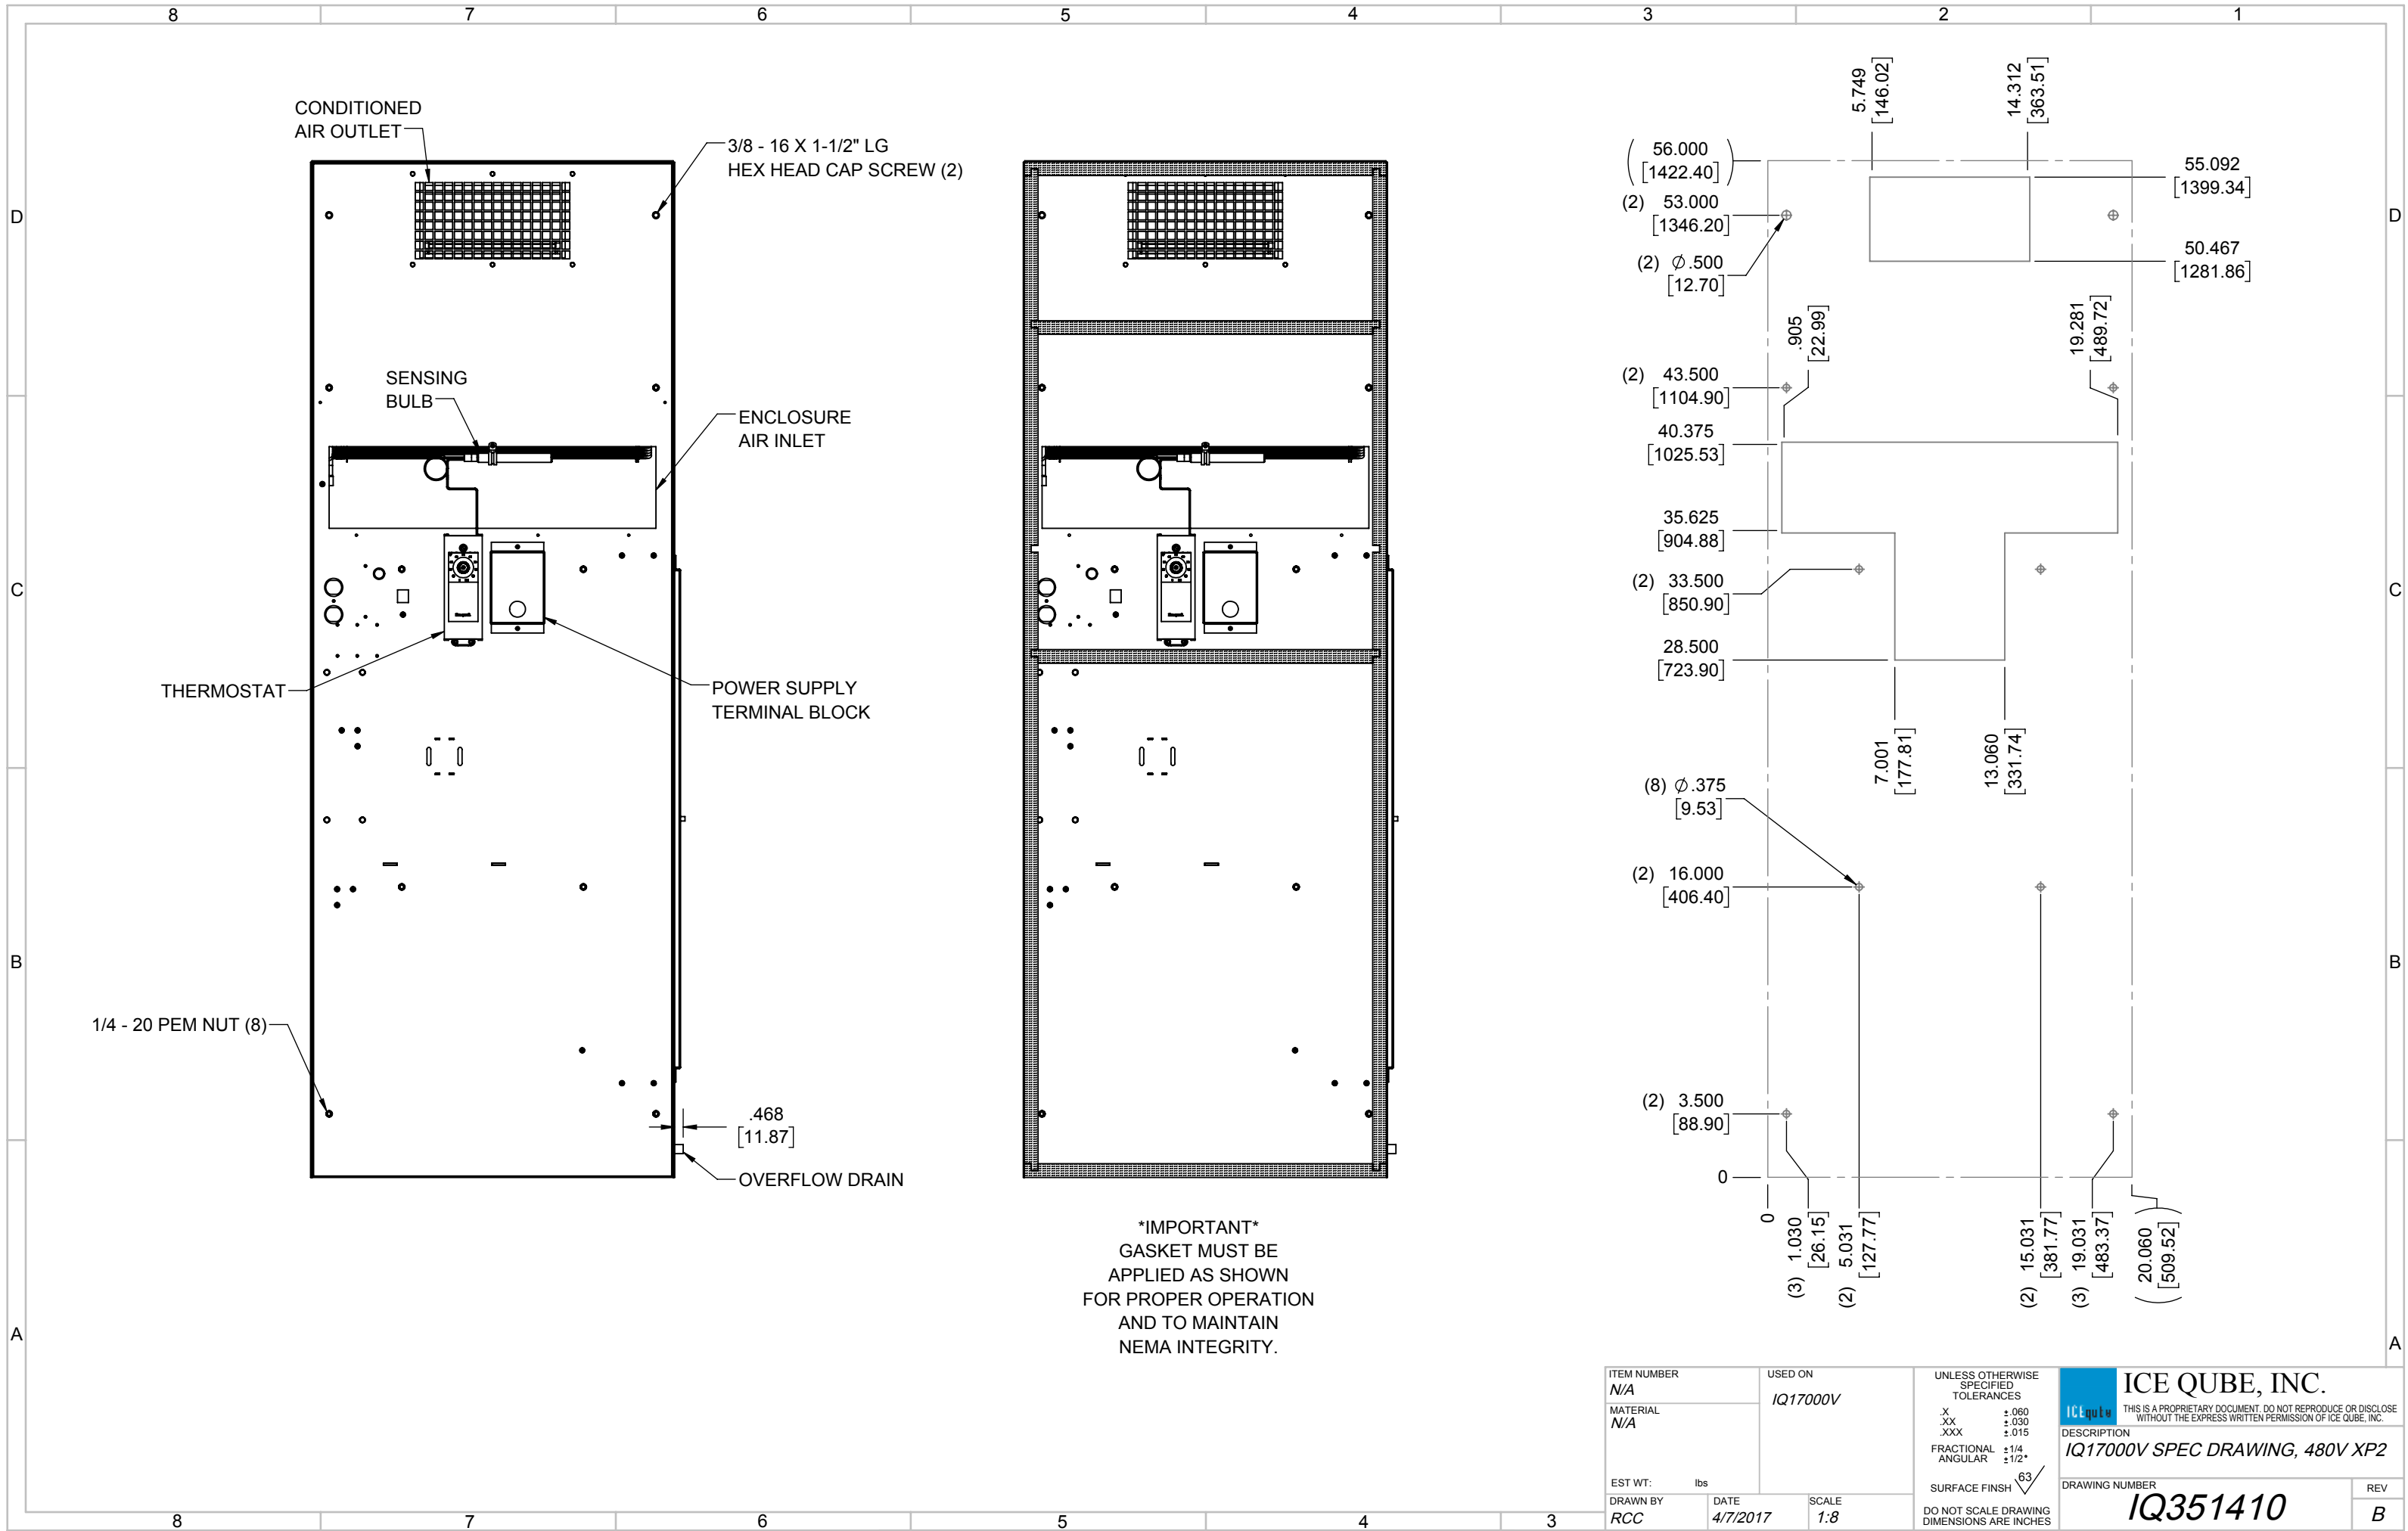

IQ17000V  
 COOLING CAPACITY: 17000 BTUH (4985W) @131°F (55°C)  
 MAXIMUM AMPS: 7.8/8.6 (3744/4128W) @480V/60/50HZ  
 MAXIMUM OPERATING TEMP: 131°F (55°C)  
 DIMENSIONS: 56.00" (1422MM) H X 20.06" (510MM) W X 14.31" (364MM) D  
 WEIGHT: 250 LBS (113.6KG)

REV	CHG	DATE	APP	DATE	CN #
B		12/28/2017	RCC		
A		4/7/2017	RCC		

ITEM NUMBER	N/A
MATERIAL	N/A
EST WT:	lbs
DRAWN BY	RCC
DATE	4/7/2017
SCALE	1:13

USED ON	IQ17000V
UNLESS OTHERWISE SPECIFIED TOLERANCES	
.X	±.060
.XX	±.030
.XXX	±.015
FRACTIONAL	±1/16
ANGULAR	±1/2°
SURFACE FINISH	63
DO NOT SCALE DRAWING DIMENSIONS ARE INCHES	

DESCRIPTION	IQ17000V SPEC DRAWING, 480V XP2
DRAWING NUMBER	IQ351410
REV	B

**ICE QUBE, INC.**  
THIS IS A PROPRIETARY DOCUMENT. DO NOT REPRODUCE OR DISCLOSE WITHOUT THE EXPRESS WRITTEN PERMISSION OF ICE QUBE, INC.  
**IQ351410**

ITEM NUMBER N/A	USED ON IQ17000V	UNLESS OTHERWISE SPECIFIED TOLERANCES X ±.060 .XX ±.030 .XXX ±.015 FRACTIONAL ±1/4 ANGULAR ±1/2°	<p>ICE QUBE, INC. THIS IS A PROPRIETARY DOCUMENT. DO NOT REPRODUCE OR DISCLOSE WITHOUT THE EXPRESS WRITTEN PERMISSION OF ICE QUBE, INC.</p>
MATERIAL N/A		<p>EST WT: lbs</p> <p>DRAWN BY: RCC</p> <p>DATE: 4/7/2017</p> <p>SCALE: 1:8</p> <p>DO NOT SCALE DRAWING DIMENSIONS ARE INCHES</p>	
DESCRIPTION IQ17000V SPEC DRAWING, 480V XP2			DRAWING NUMBER IQ351410
REV			B