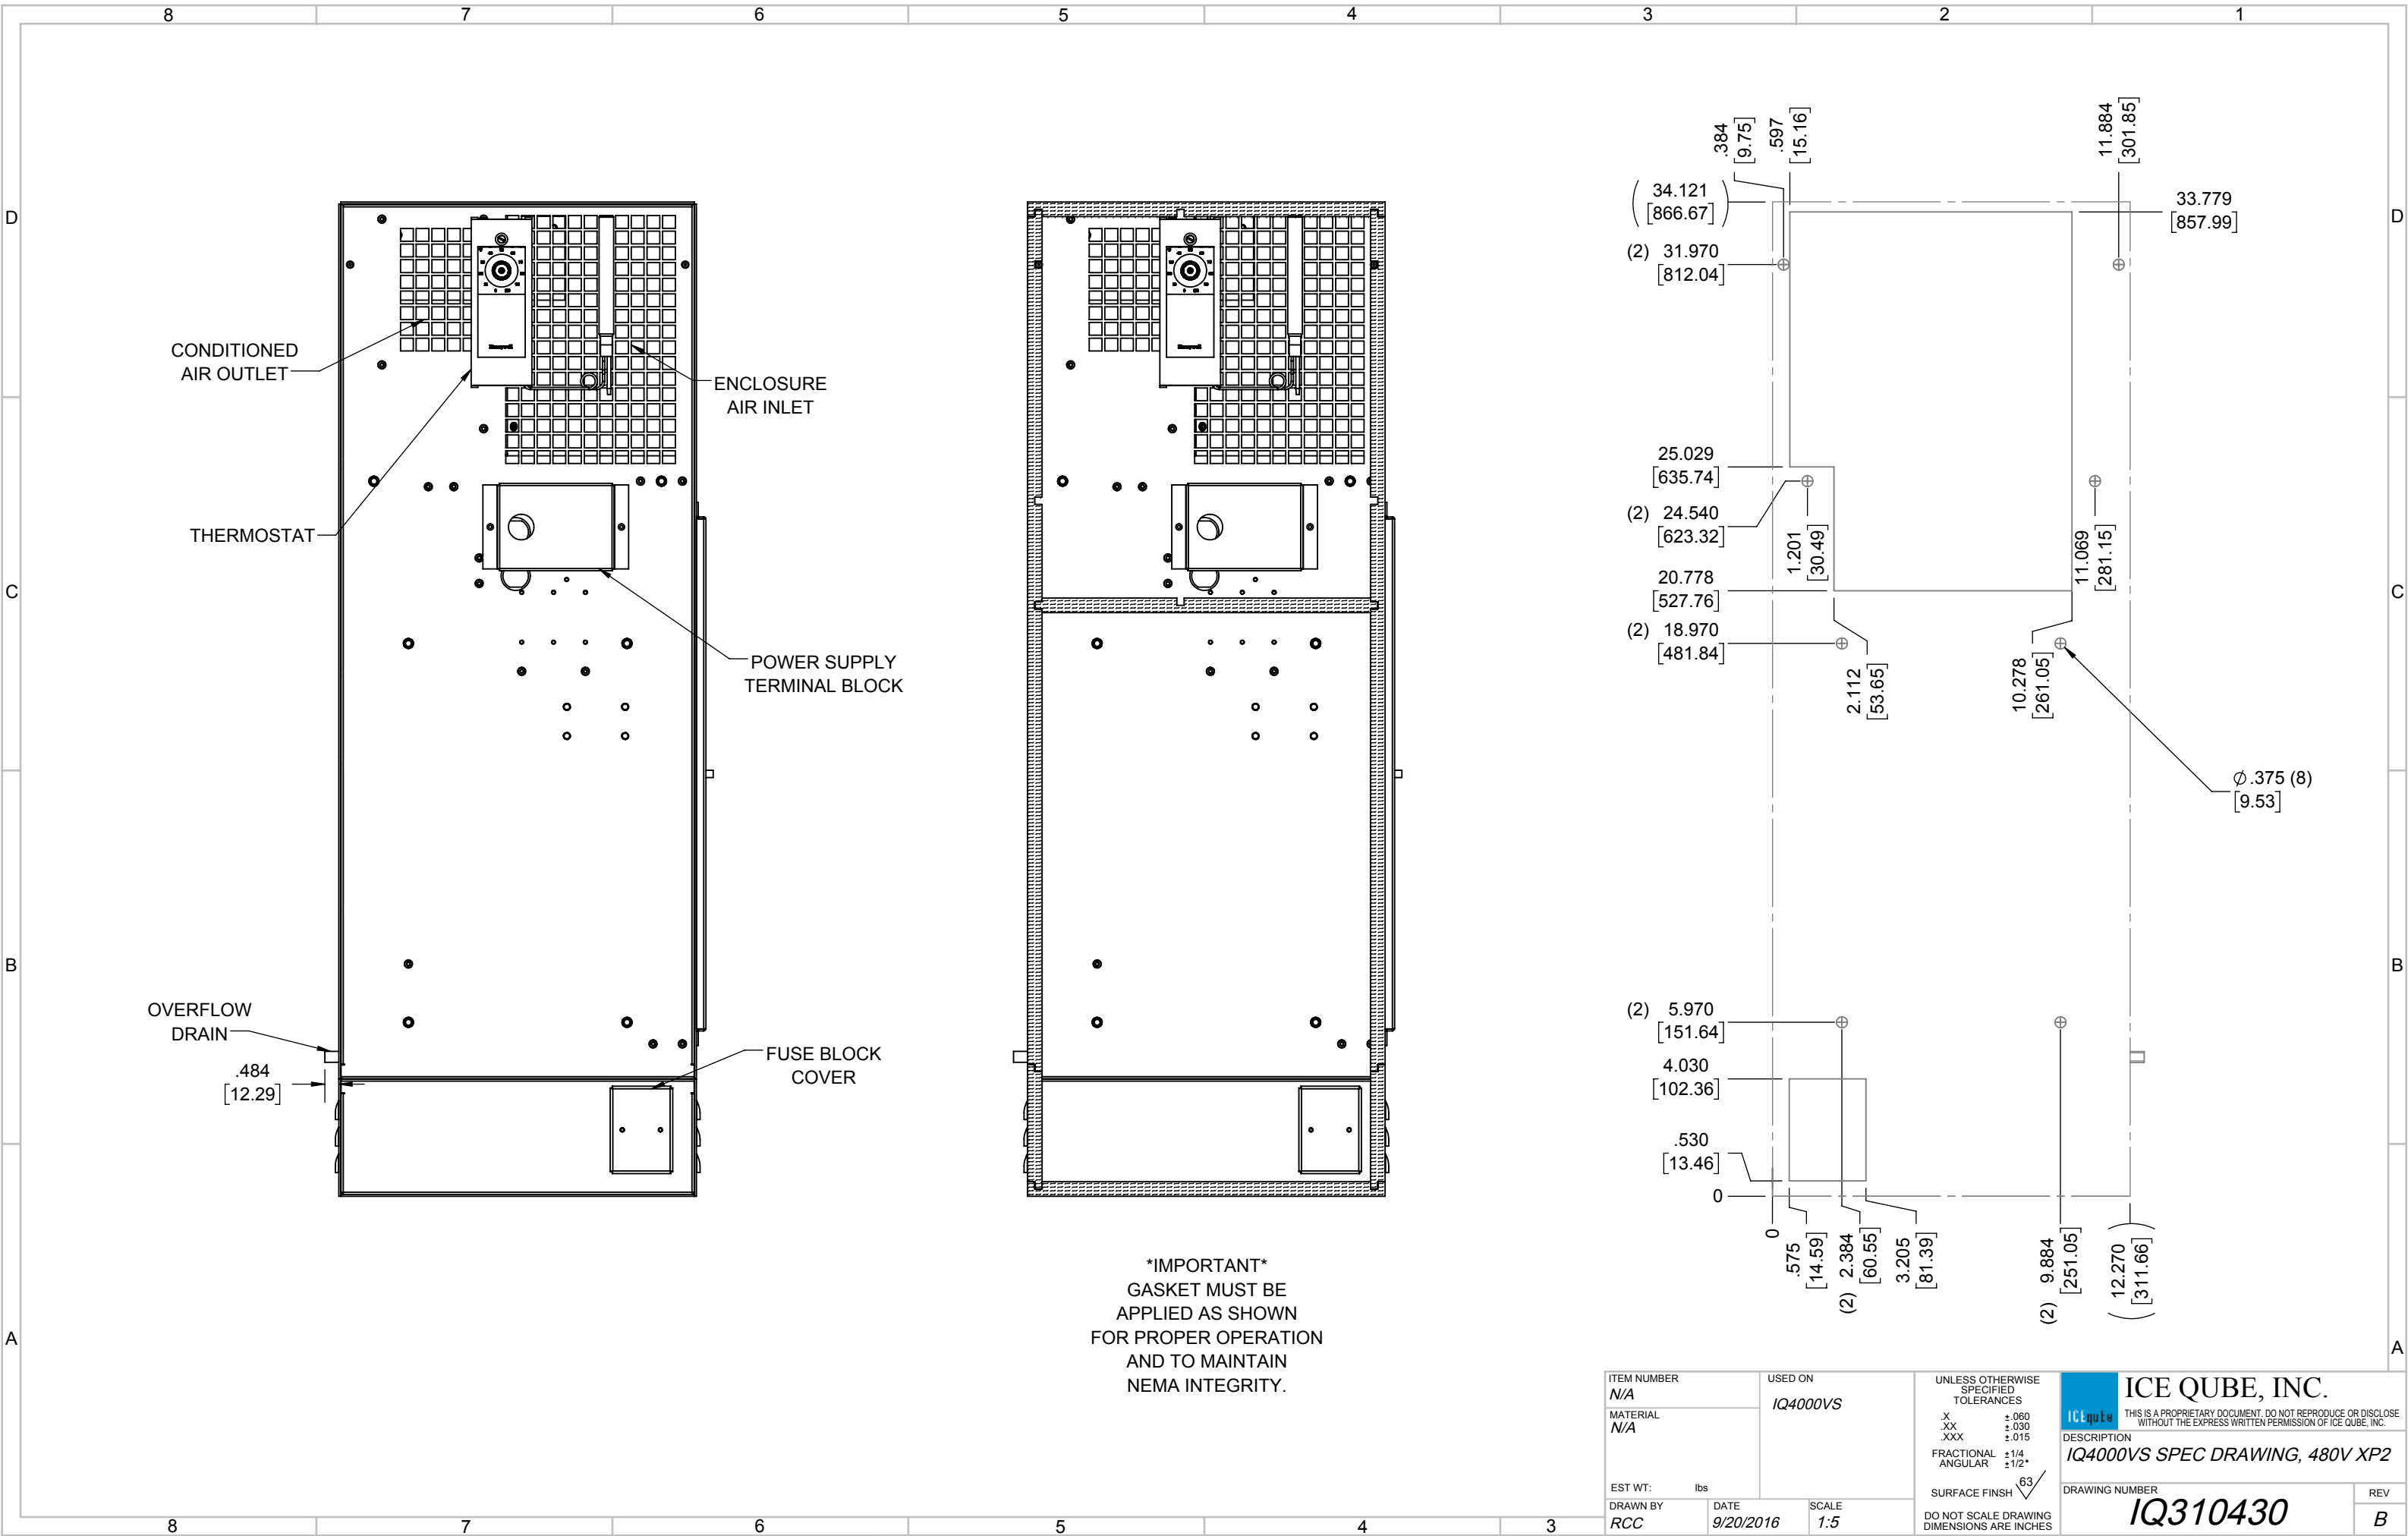

IQ4000VS
 COOLING CAPACITY: 4000 BTUH (1173W) @131°F (55°C)
 MAXIMUM AMPS: 2.2 (1056W) @480V 60HZ
 MAXIMUM OPERATING TEMP: 131°F (55°C)
 DIMENSIONS: 34.12" (867MM) H X 12.27" (312MM) W X 8.34" (212MM) D
 WEIGHT: 110 LBS (50KG)

ITEM NUMBER	N/A		USED ON	IQ4000VS	
MATERIAL	N/A		EST WT:	lbs	
REV	CHG	DATE	APP	DATE	CN #
B		1/4/2018			
A		9/20/2016			

DESCRIPTION	IQ4000VS SPEC DRAWING, 480V XP2	
DRAWING NUMBER	IQ310430	
SCALE	1:7	
DATE	9/20/2016	
DRAWN BY	RCC	

UNLESS OTHERWISE SPECIFIED TOLERANCES
 .X ±.060
 .XX ±.030
 .XXX ±.015
 FRACTIONAL ±1/16
 ANGULAR ±1/2°
 SURFACE FINISH 63
 DO NOT SCALE DRAWING DIMENSIONS ARE INCHES

ICE QUBE, INC.
THIS IS A PROPRIETARY DOCUMENT. DO NOT REPRODUCE OR DISCLOSE WITHOUT THE EXPRESS WRITTEN PERMISSION OF ICE QUBE, INC.
 DESCRIPTION
IQ4000VS SPEC DRAWING, 480V XP2
 DRAWING NUMBER
IQ310430
 REV
B

ITEM NUMBER N/A	USED ON IQ4000VS
MATERIAL N/A	
EST WT: lbs	
DRAWN BY RCC	DATE 9/20/2016
	SCALE 1:5

UNLESS OTHERWISE SPECIFIED TOLERANCES
X ±.060
.XX ±.030
.XXX ±.015
FRACTIONAL ±1/4
ANGULAR ±1/2°
SURFACE FINISH 63
DO NOT SCALE DRAWING DIMENSIONS ARE INCHES