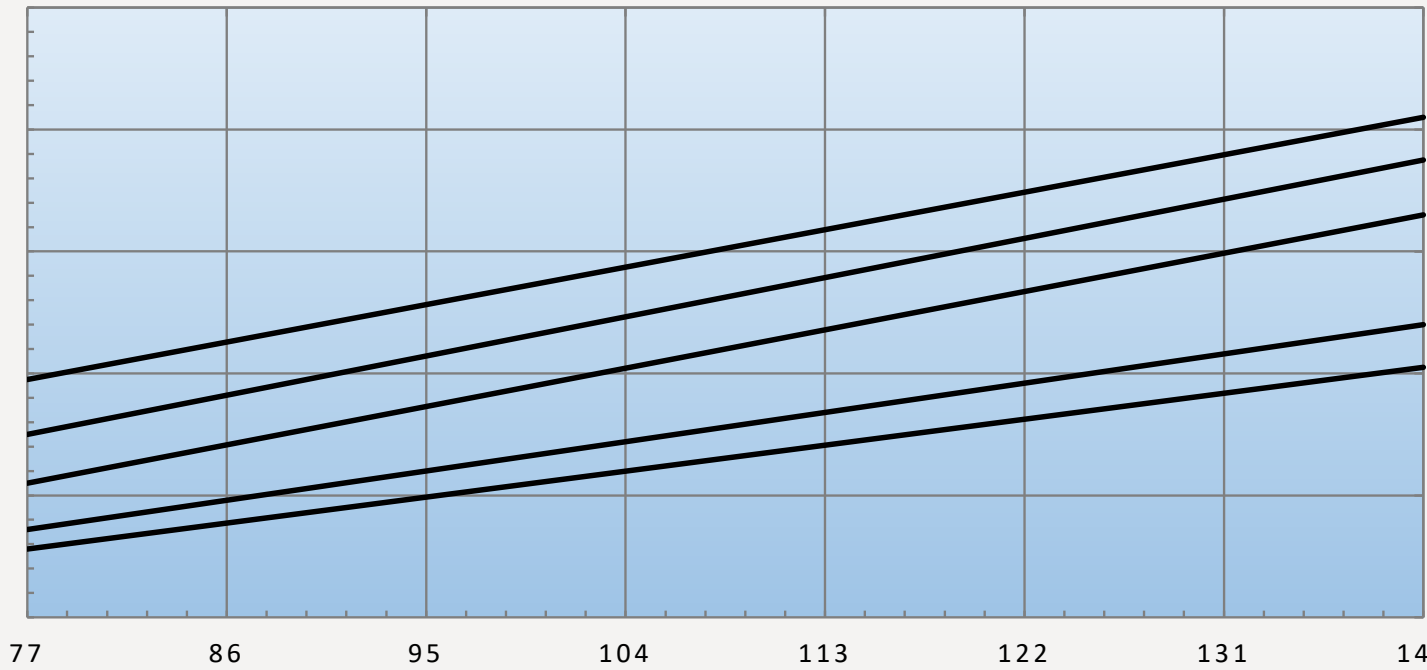

# IQ10000EV 480V/60HZ CAPACITY CHART

WATTS BTU/HR

7,327 25000  
5,861 20000  
4,396 15000  
2,931 10000  
1,465 5000  
0 0

AMBIENT TEMPERATURE

RETURN AIR TEMPERATURE