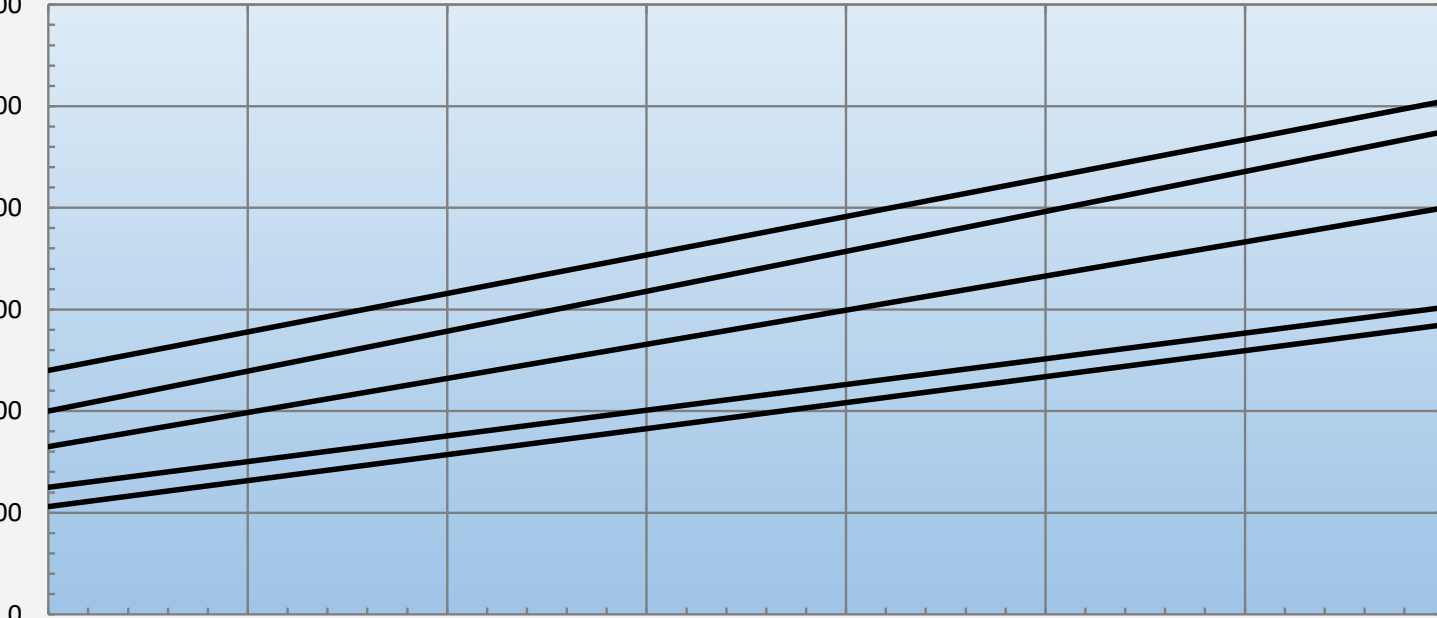

IQ14000EV 240V/60HZ CAPACITY CHART

WATTS BTU/HR

8,792 30000

7,327 25000

5,861 20000

4,396 15000

2,931 10000

1,465 5000

0

AMBIENT TEMPERATURE

77 86 95 104 113 122 131 140 °F

25.0 30.0 35.0 40.0 45.0 50.0 55.0 60.0 °C

RETURN AIR TEMPERATURE