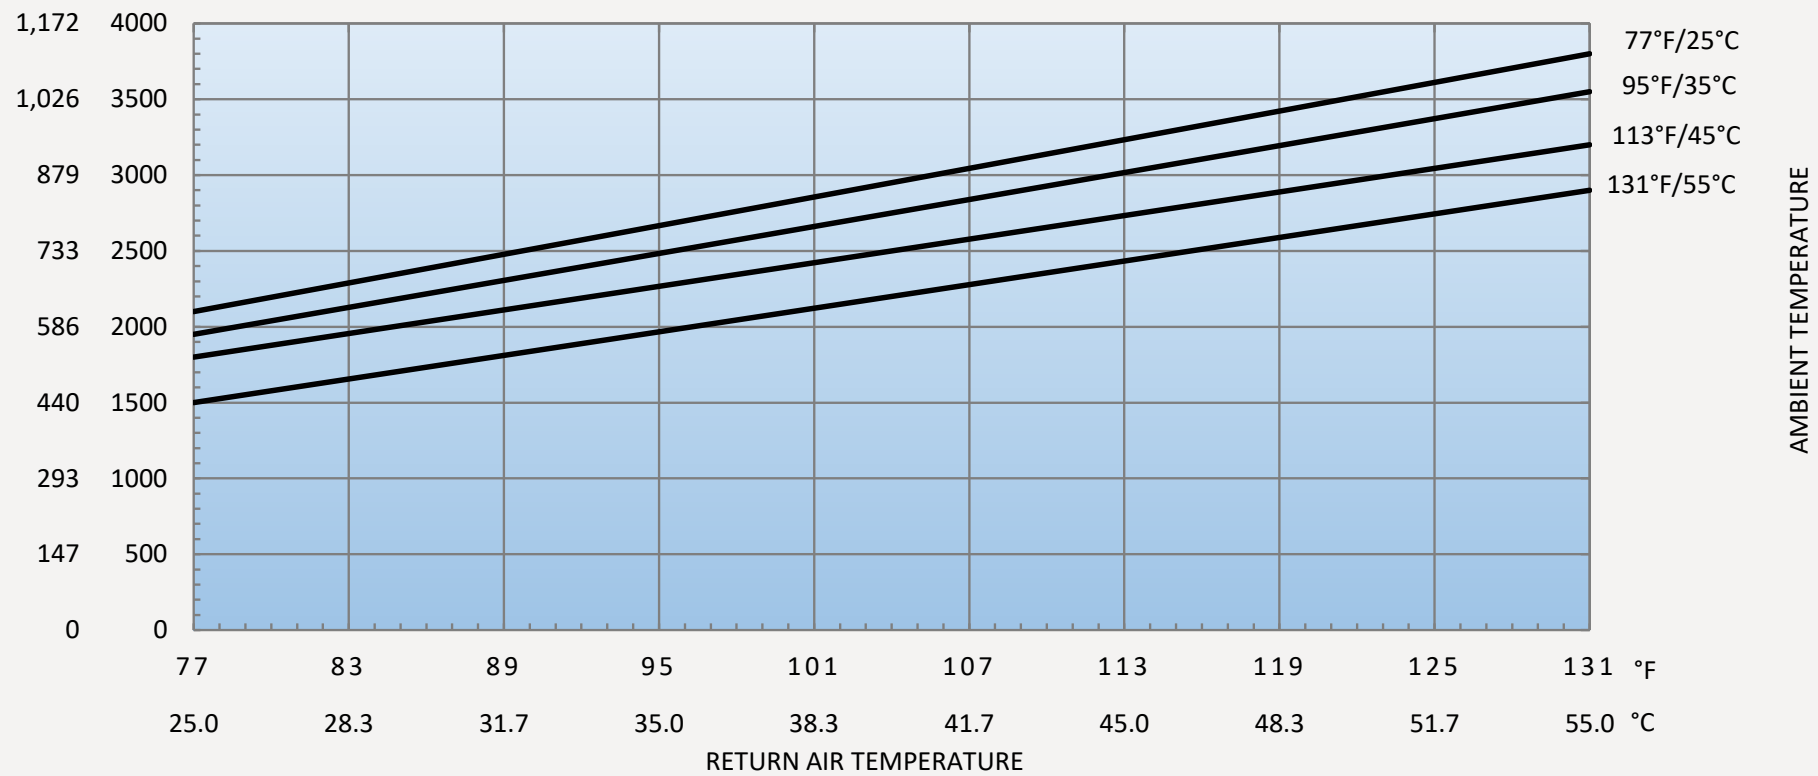

# IQ2200VS12 120V/60HZ CAPACITY CHART

WATTS BTU/HR

AMBIENT TEMPERATURE