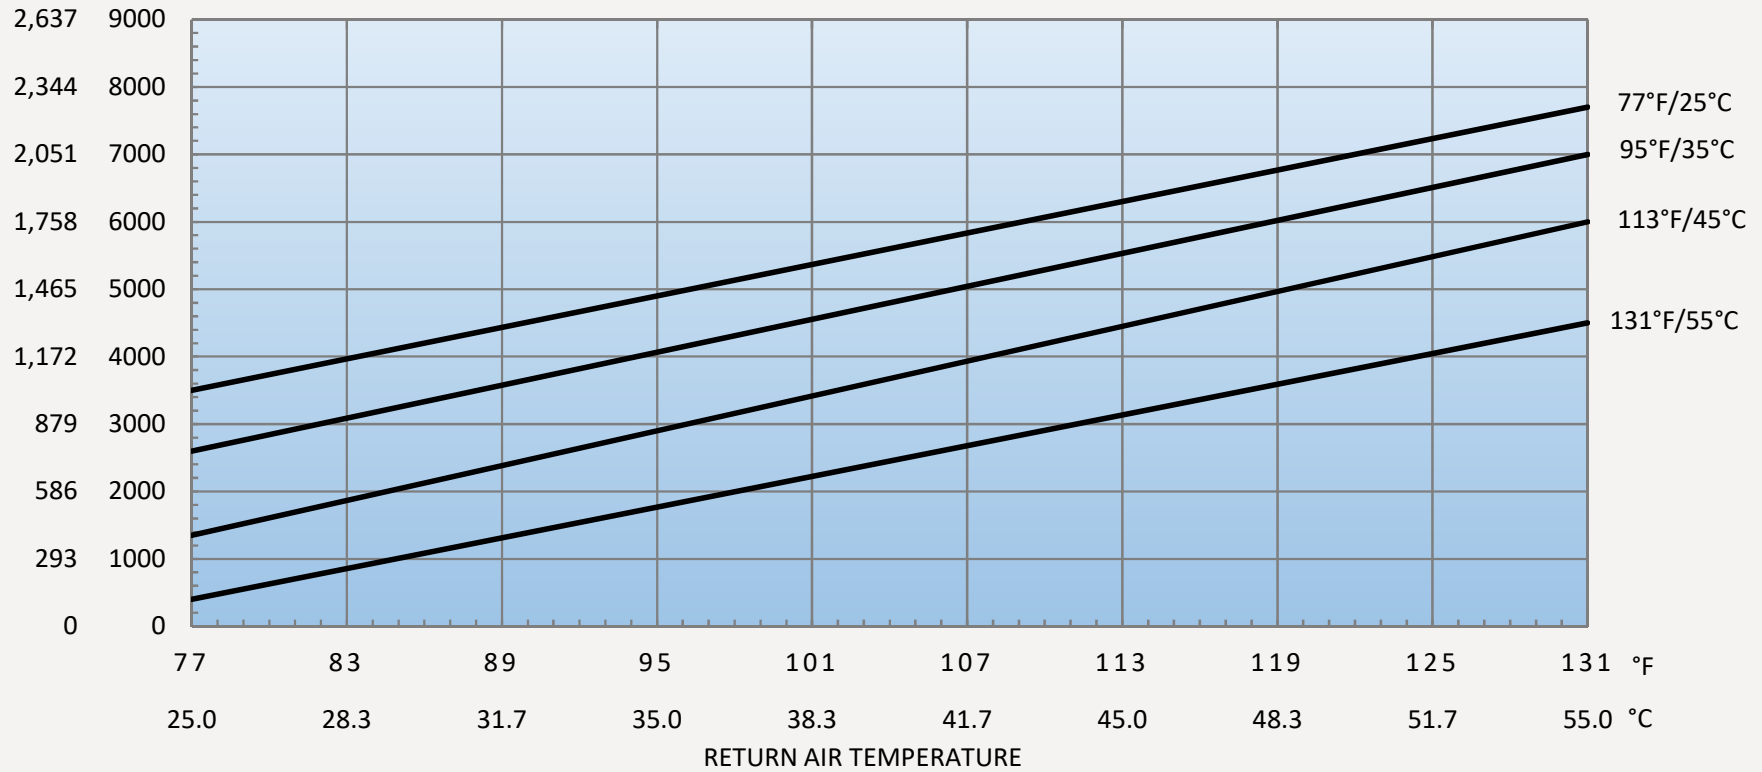

IQ4000ECO 230V/60HZ CAPACITY CHART

WATTS BTU/HR

AMBIENT TEMPERATURE