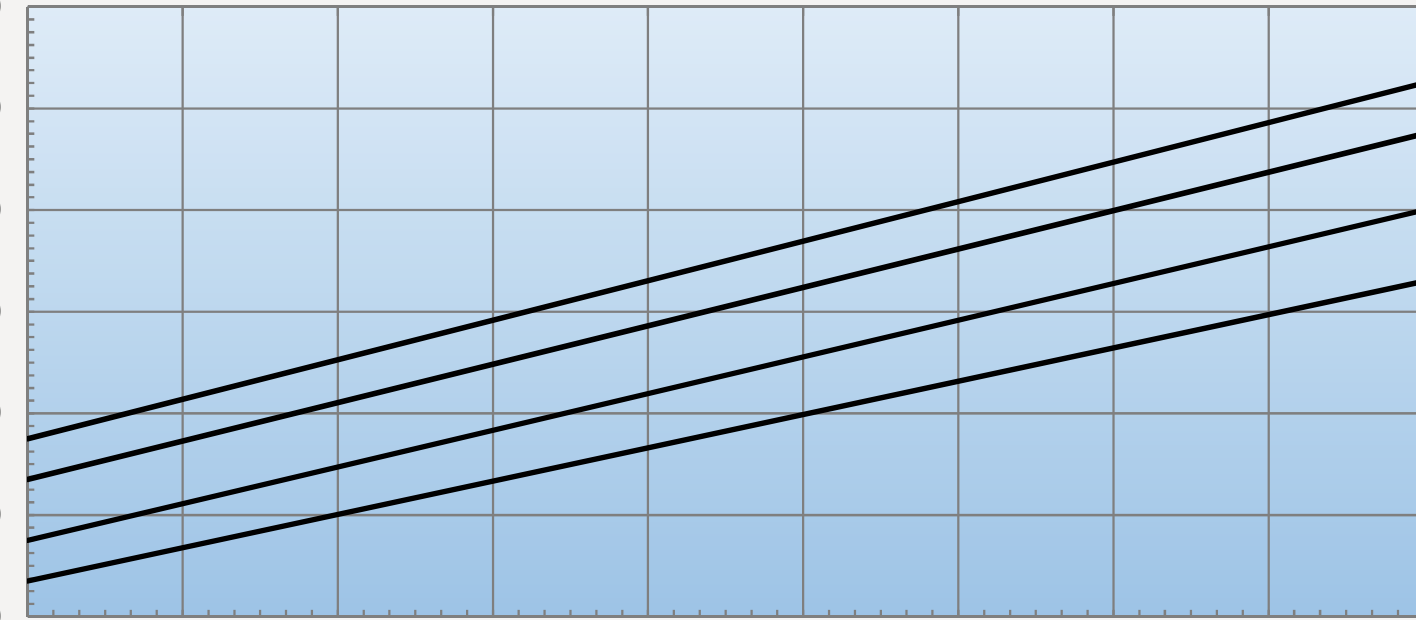

IQ5000ECO 230V/60HZ CAPACITY CHART

WATTS BTU/HR

3,516 12000

2,930 10000

2,344 8000

1,758 6000

1,172 4000

586 2000

0 0

77 83 89 95 101 107 113 119 125 131 °F

25.0 28.3 31.7 35.0 38.3 41.7 45.0 48.3 51.7 55.0 °C

RETURN AIR TEMPERATURE

AMBIENT TEMPERATURE