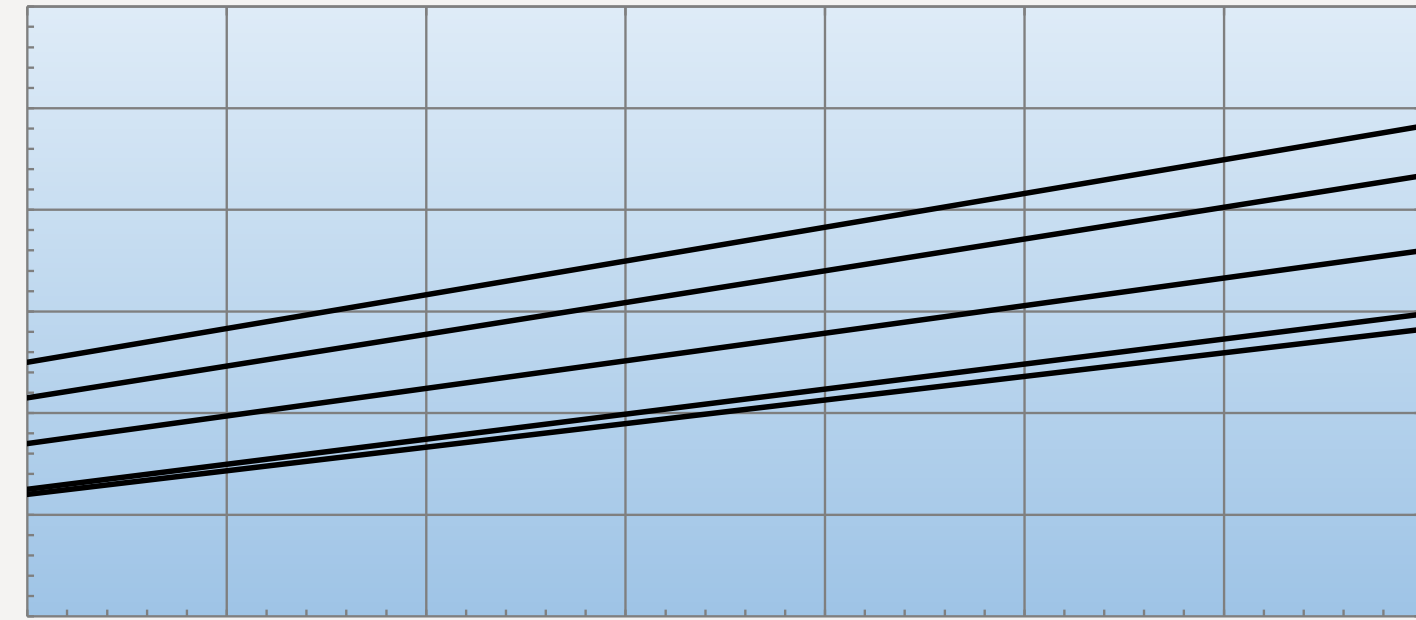

IQ5000EV 230V/60HZ CAPACITY CHART

WATTS BTU/HR

3,516 12000

2,930 10000

2,344 8000

1,758 6000

1,172 4000

586 2000

0 0

AMBIENT TEMPERATURE

77 86 95 104 113 122 131 140 °F

25.0 30.0 35.0 40.0 45.0 50.0 55.0 60.0 °C

RETURN AIR TEMPERATURE