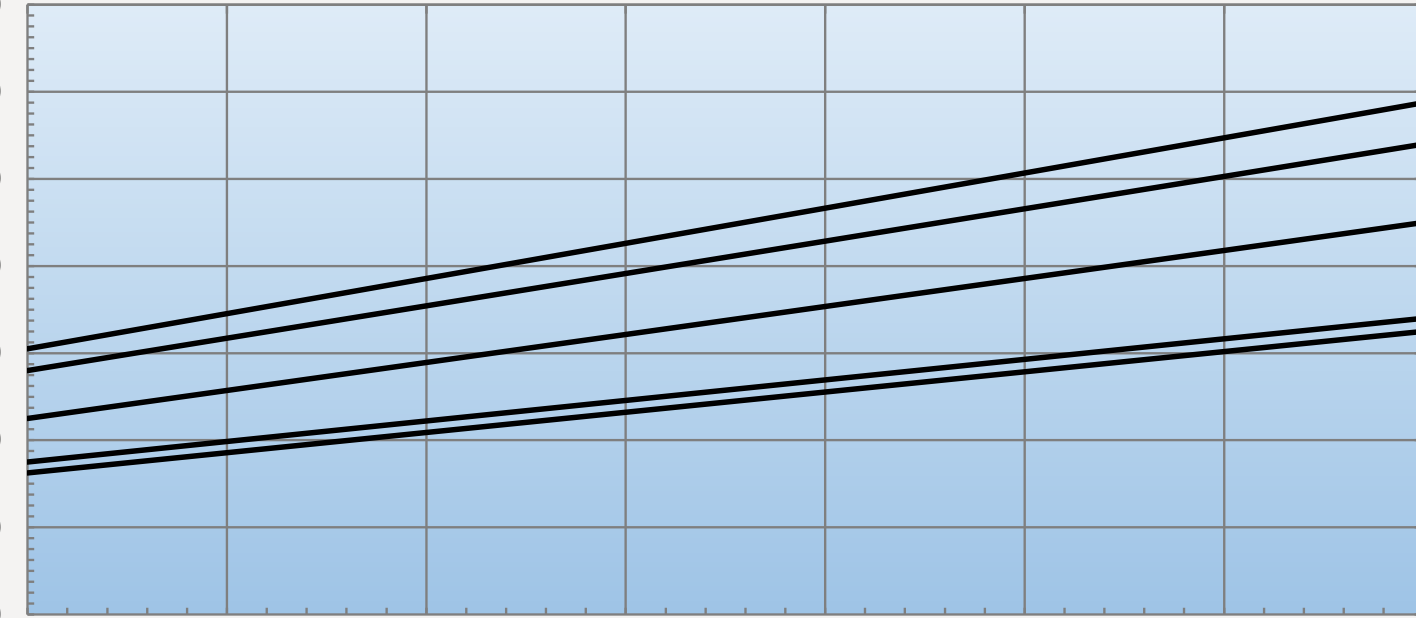

IQ6000EX 220V/50HZ CAPACITY CHART

WATTS BTU/HR

4,103 14000

3,517 12000

2,931 10000

2,345 8000

1,758 6000

1,172 4000

586 2000

0 0

77 86 95 104 113 122 131 140 °F

25.0 30.0 35.0 40.0 45.0 50.0 55.0 60.0 °C

RETURN AIR TEMPERATURE

AMBIENT TEMPERATURE