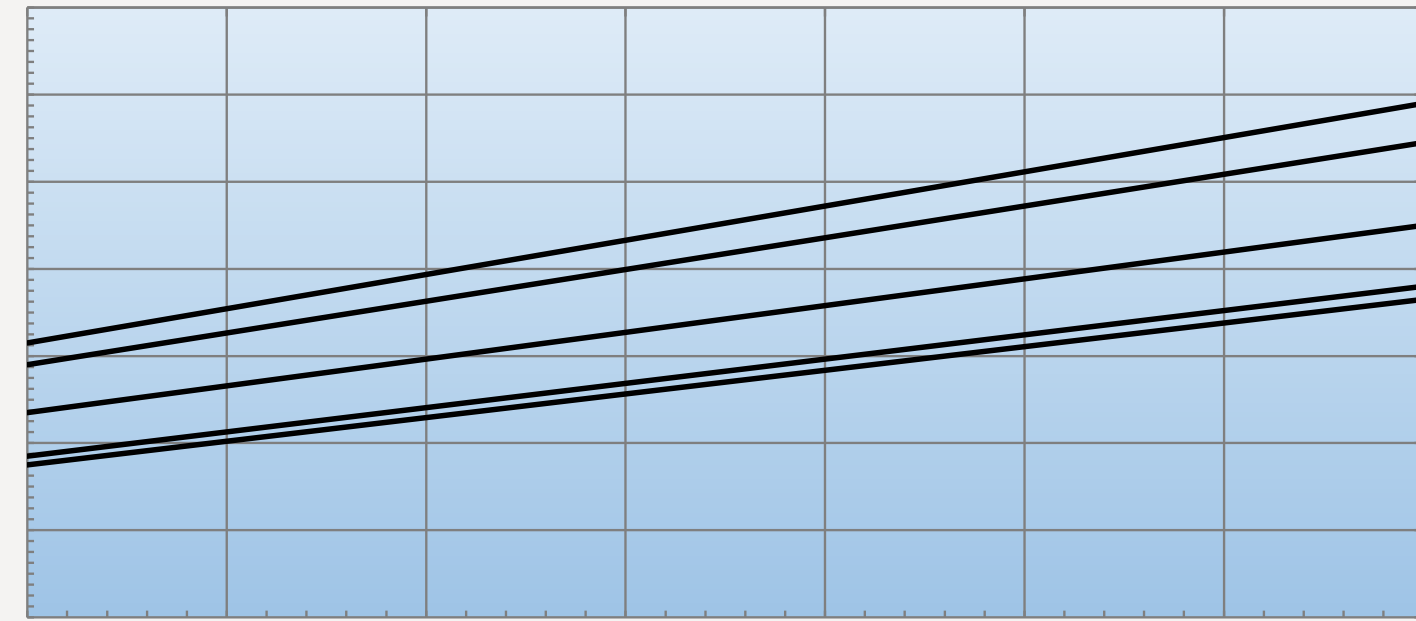

IQ6000EX 220V/60HZ CAPACITY CHART

WATTS BTU/HR

4,103 14000
3,517 12000
2,931 10000
2,345 8000
1,758 6000
1,172 4000
586 2000
0 0

77°F/25°C
95°F/35°C
113°F/45°C
131°F/55°C
140°F/60°C

AMBIENT TEMPERATURE

RETURN AIR TEMPERATURE