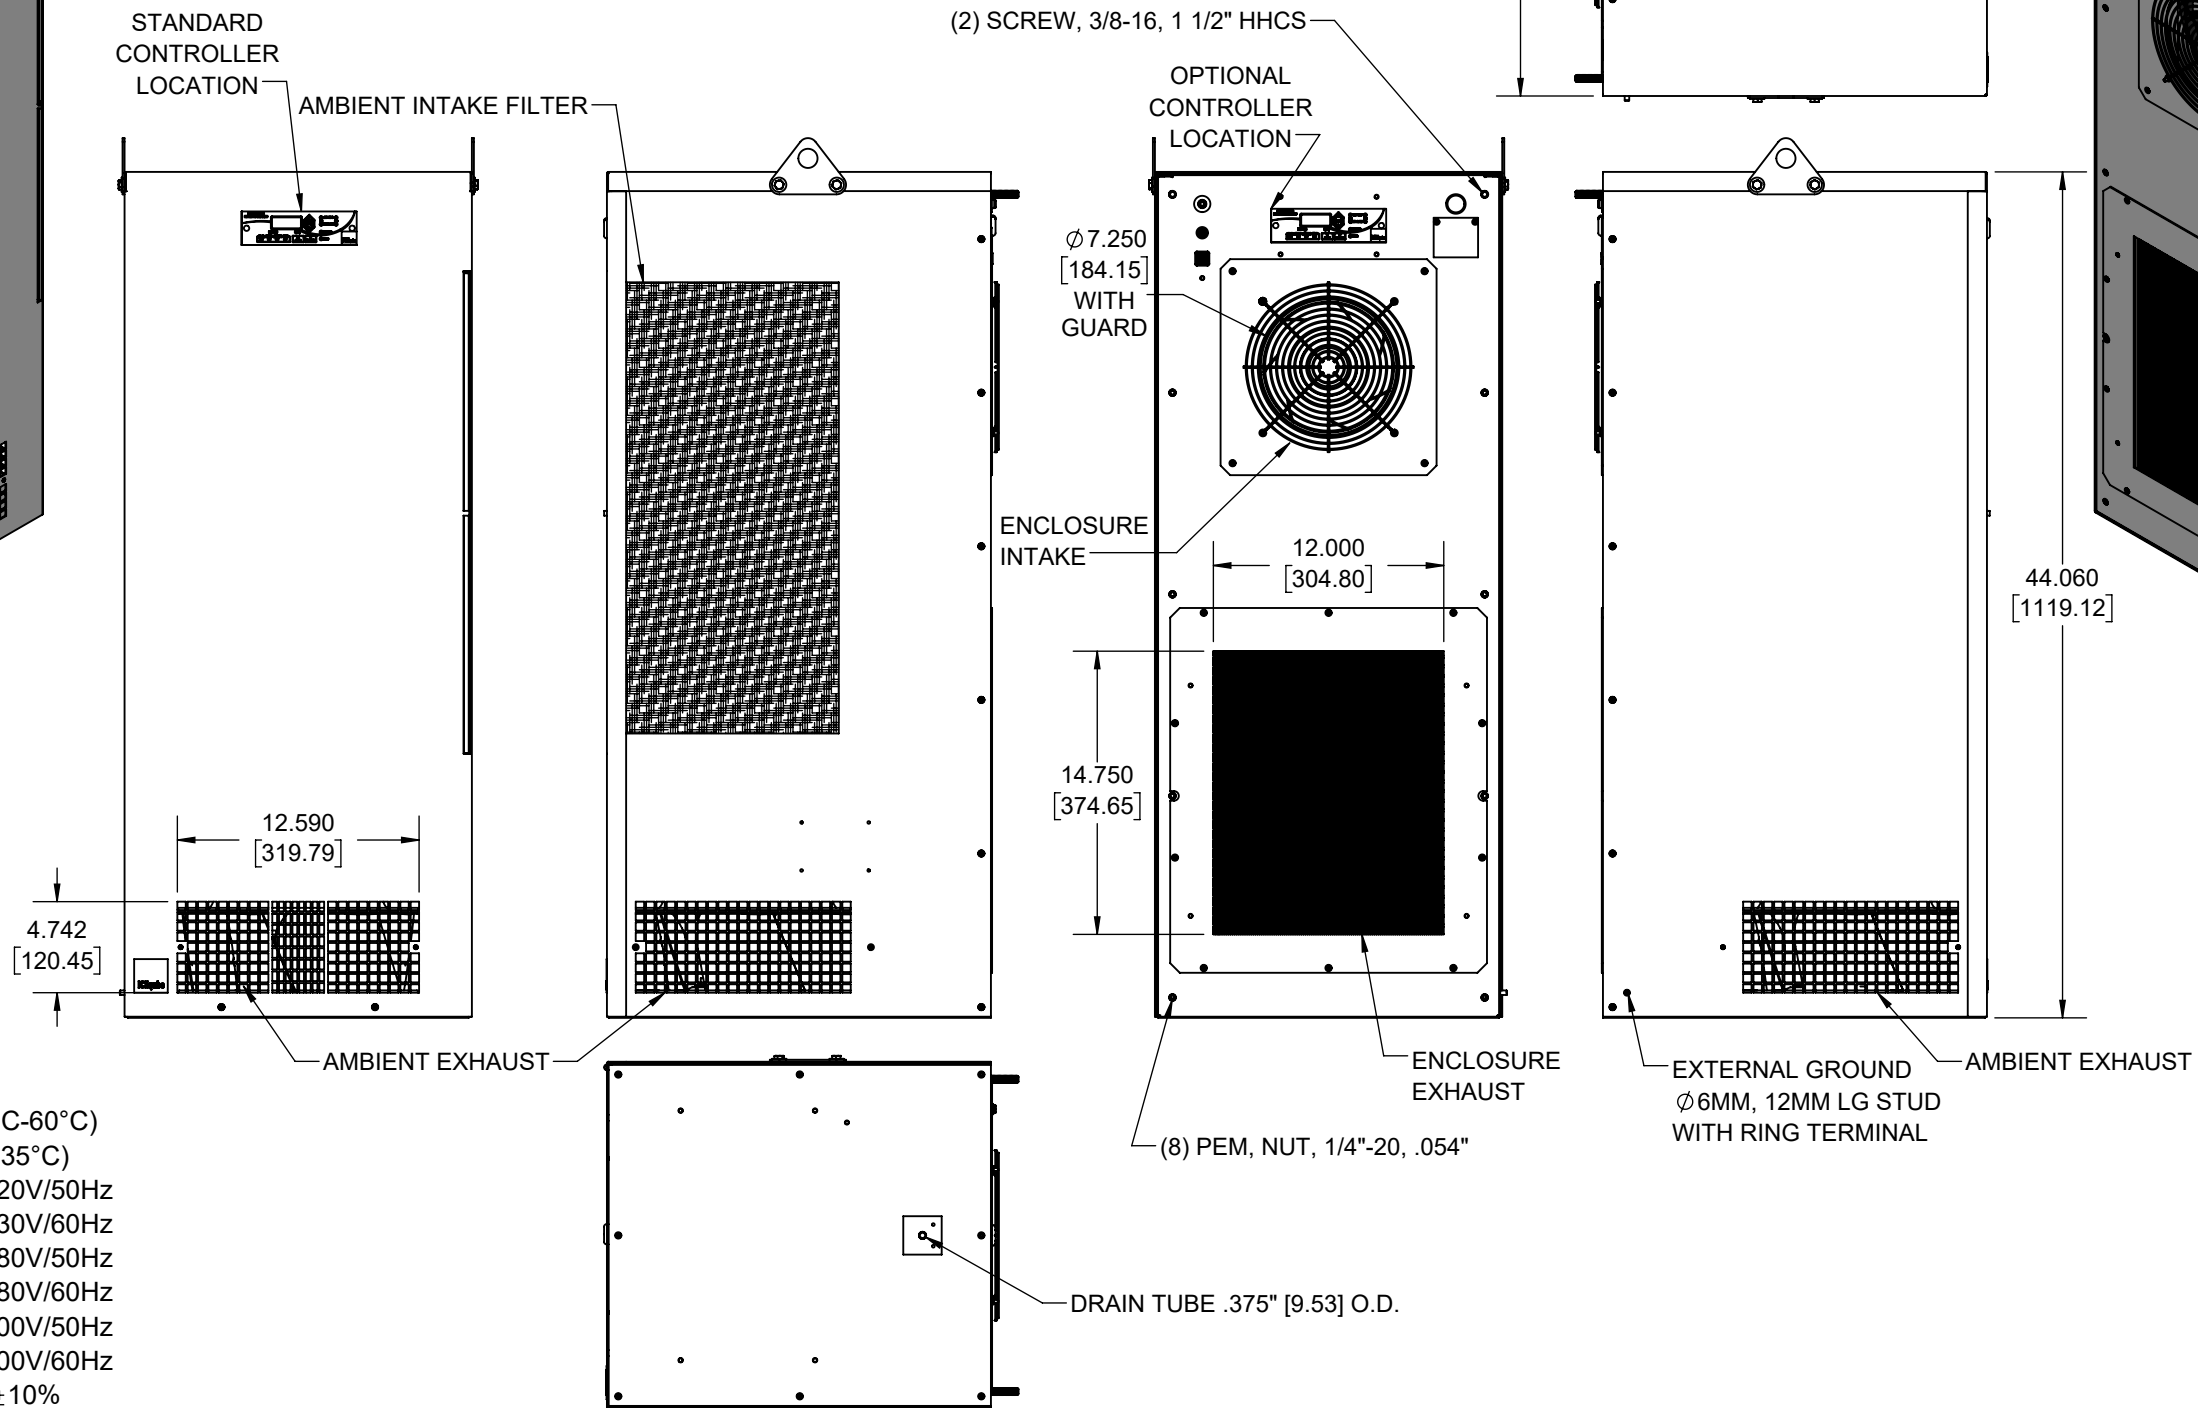

IQ14000EV

IQ14000EV
 NOMINAL COOLING CAPACITY:
 14876 BTUH (4360W) @ 140-140°F (60°C-60°C)
 12928 BTUH (3789W) @ 95-95°F (35°C-35°C)
 MAXIMUM AMPS: 12.50 (2750W) @ 220V/50Hz
 MAXIMUM AMPS: 12.10 (2783W) @ 230V/60Hz
 MAXIMUM AMPS: 6.76 (3245W) @ 480V/50Hz
 MAXIMUM AMPS: 6.66 (3197W) @ 480V/60Hz
 MAXIMUM AMPS: 7.09 (2836W) @ 400V/50Hz
 MAXIMUM AMPS: 7.11 (2844W) @ 400V/60Hz
 OPERATING VOLTAGE TOLERANCE: ±10%
 OPERATING FREQUENCY TOLERANCE: ±3HZ
 MAXIMUM OPERATING TEMPERATURE: 140°F (60°C)
 DIMENSIONS: 44.060" (1119MM) H x 18.060" (459MM) W x 20.000" (508MM) D
 WEIGHT: 222 LBS (101KG) @ 220/230V
 WEIGHT: 274 LBS (125KG) @ 400/480V
 REFRIGERANT CHARGE-R407C: 2LB 12OZ (1247G)