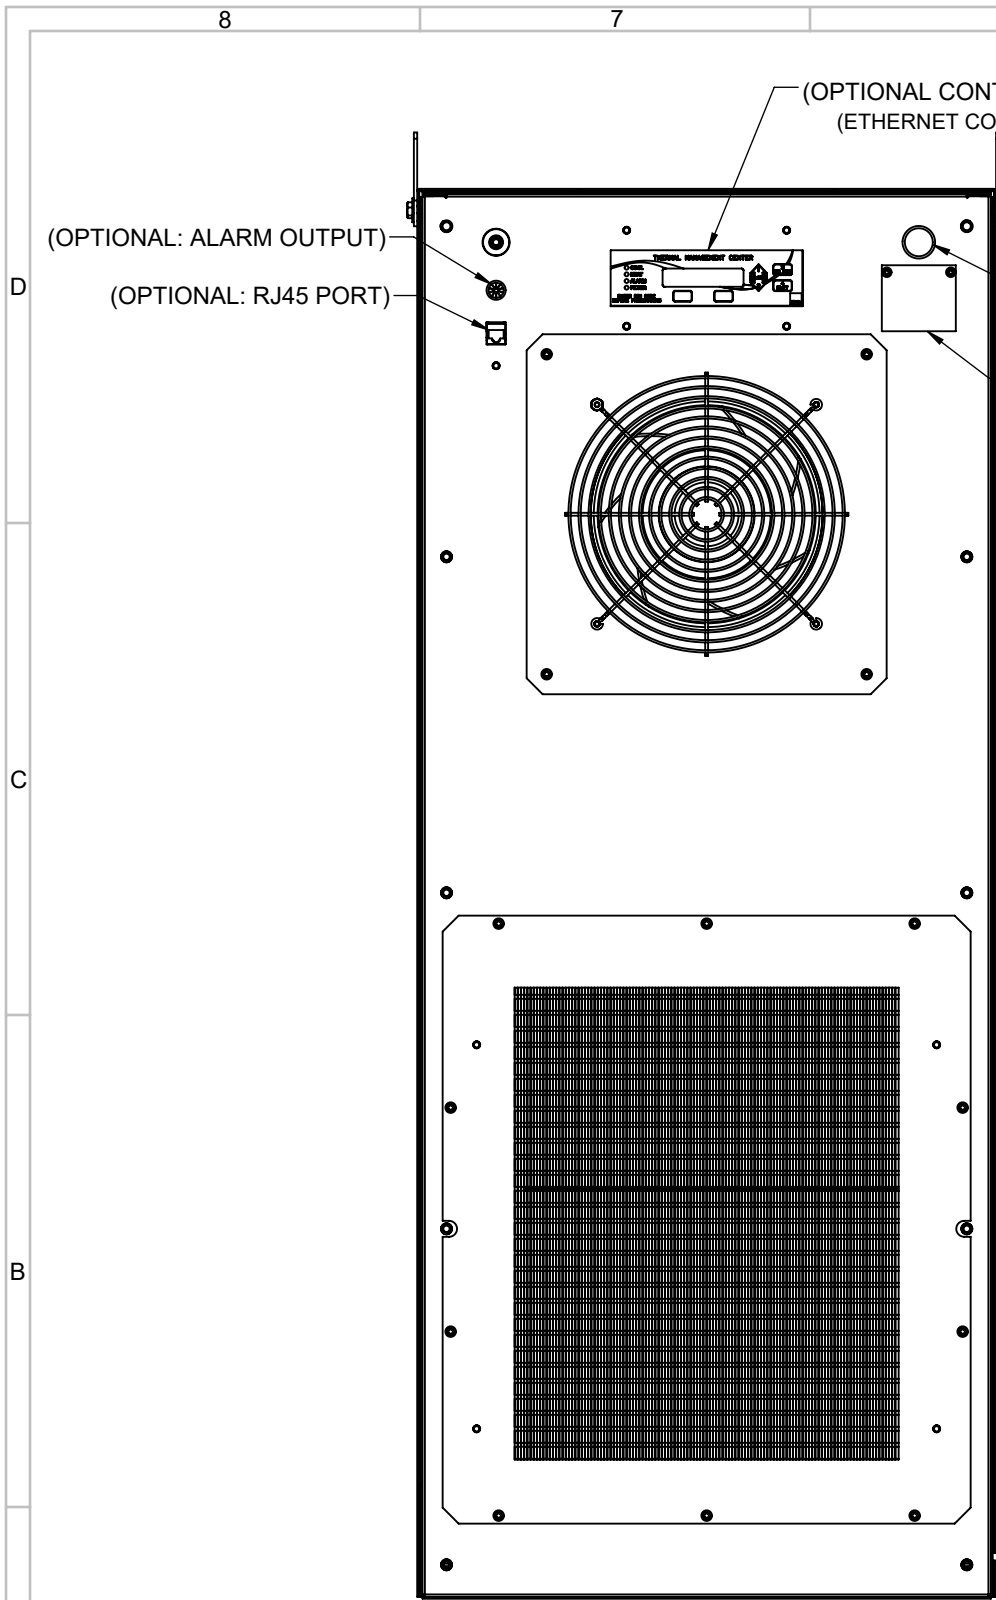

ITEM NUMBER N/A	USED ON IQ14000EV
MATERIAL N/A	
EST WT: lbs	
DRAWN BY ART	DATE 12/4/2017
	SCALE 1:10

UNLESS OTHERWISE SPECIFIED TOLERANCES
.X ±.060
.XX ±.030
.XXX ±.015
FRACTIONAL ±1/16
ANGULAR ±1/2°
SURFACE FINISH 63
DO NOT SCALE DRAWING DIMENSIONS ARE INCHES

ICE QUBE, INC.
 THIS IS A PROPRIETARY DOCUMENT. DO NOT REPRODUCE OR DISCLOSE WITHOUT THE EXPRESS WRITTEN PERMISSION OF ICE QUBE, INC.

DESCRIPTION
IQ14000EV SPEC DRAWING

DRAWING NUMBER
IQ351561

REV
C

IMPORTANT
GASKET MUST BE APPLIED AS SHOWN FOR PROPER OPERATION AND TO MAINTAIN ENCLOSURE INTEGRITY