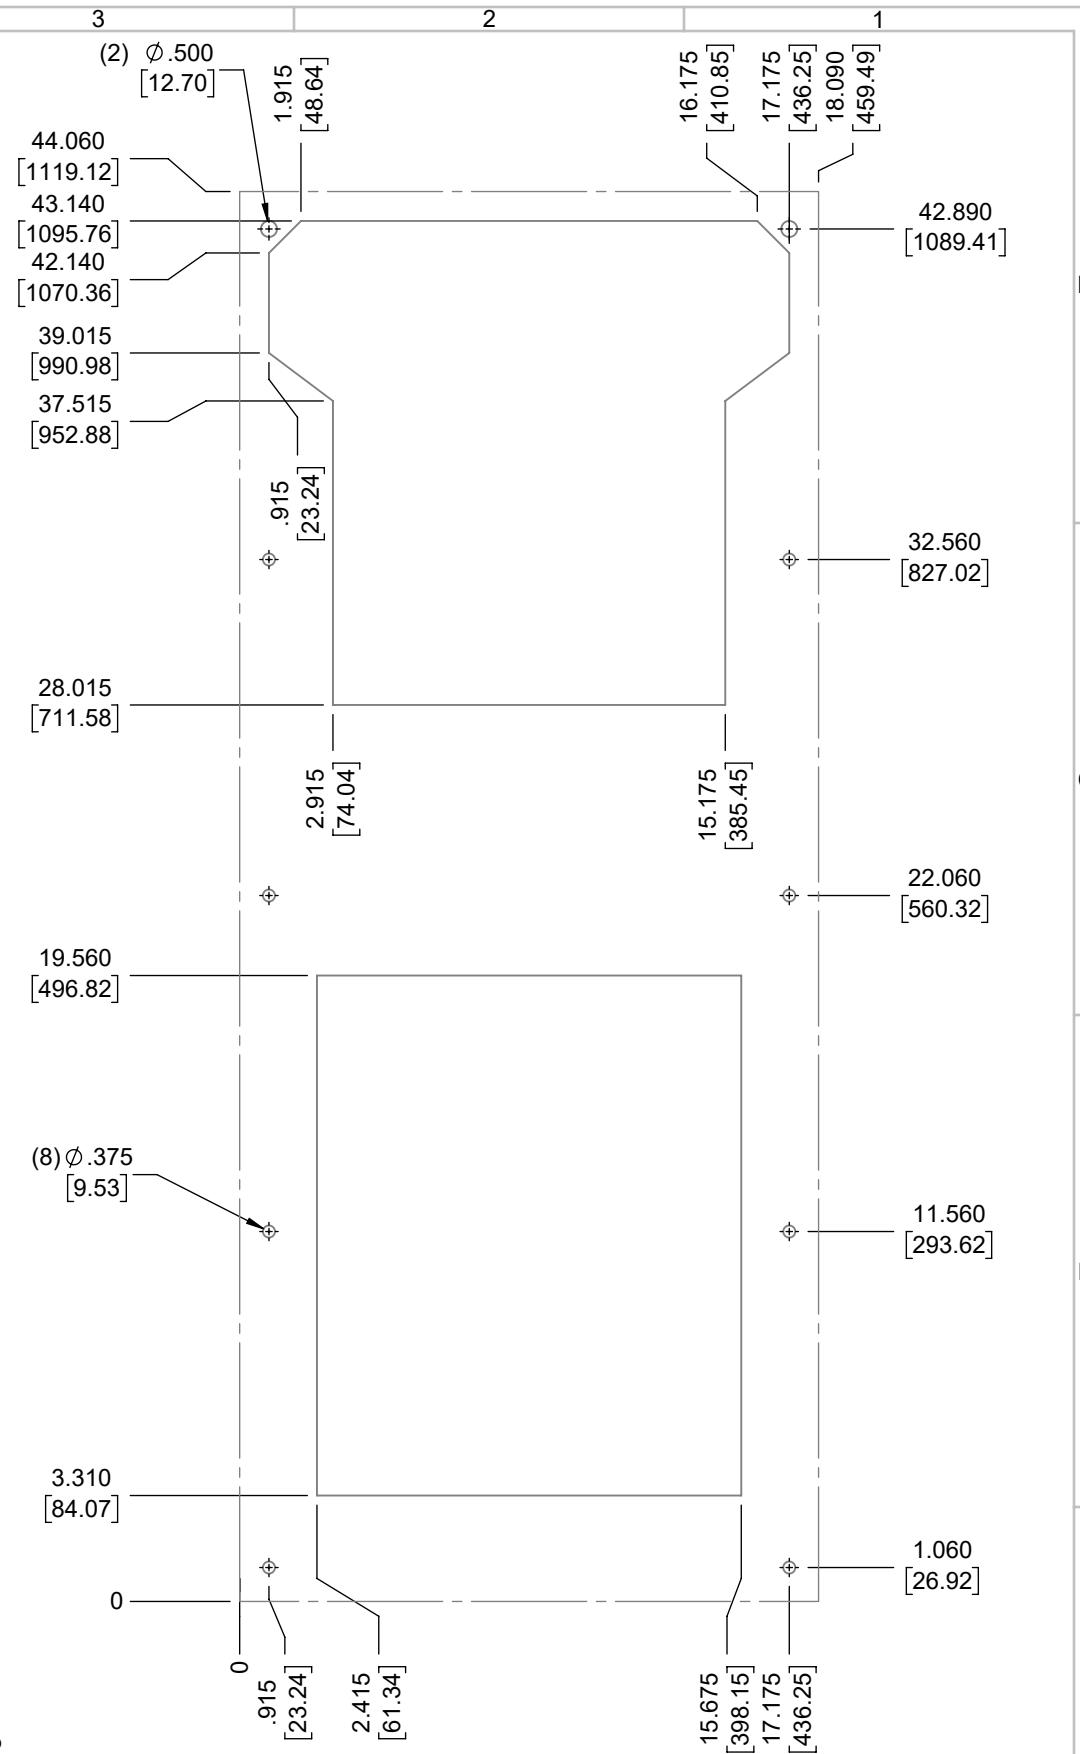

ITEM NUMBER N/A	USED ON IQ14000EV
MATERIAL N/A	
EST WT: lbs	
DRAWN BY ART	DATE 12/4/2017
	SCALE 1:10

UNLESS OTHERWISE SPECIFIED TOLERANCES
.X ±.060
.XX ±.030
.XXX ±.015
FRACTIONAL ±1/16
ANGULAR ±1/2°
SURFACE FINISH 63
DO NOT SCALE DRAWING DIMENSIONS ARE INCHES

ICE QUBE, INC.
 THIS IS A PROPRIETARY DOCUMENT. DO NOT REPRODUCE OR DISCLOSE WITHOUT THE EXPRESS WRITTEN PERMISSION OF ICE QUBE, INC.

DESCRIPTION
IQ14000EV SPEC DRAWING

DRAWING NUMBER
IQ351561

REV
C

IMPORTANT
GASKET MUST BE APPLIED AS SHOWN FOR PROPER OPERATION AND TO MAINTAIN ENCLOSURE INTEGRITY

ITEM NUMBER N/A	USED ON IQ14000EV
MATERIAL N/A	
EST WT: lbs	
DRAWN BY ART	DATE 12/4/2017
	SCALE 1:6

UNLESS OTHERWISE SPECIFIED TOLERANCES
X \pm .060
.XX \pm .030
.XXX \pm .015
FRACTIONAL \pm 1/4
ANGULAR \pm 1/2°
SURFACE FINISH $\sqrt{63}$
DO NOT SCALE DRAWING DIMENSIONS ARE INCHES