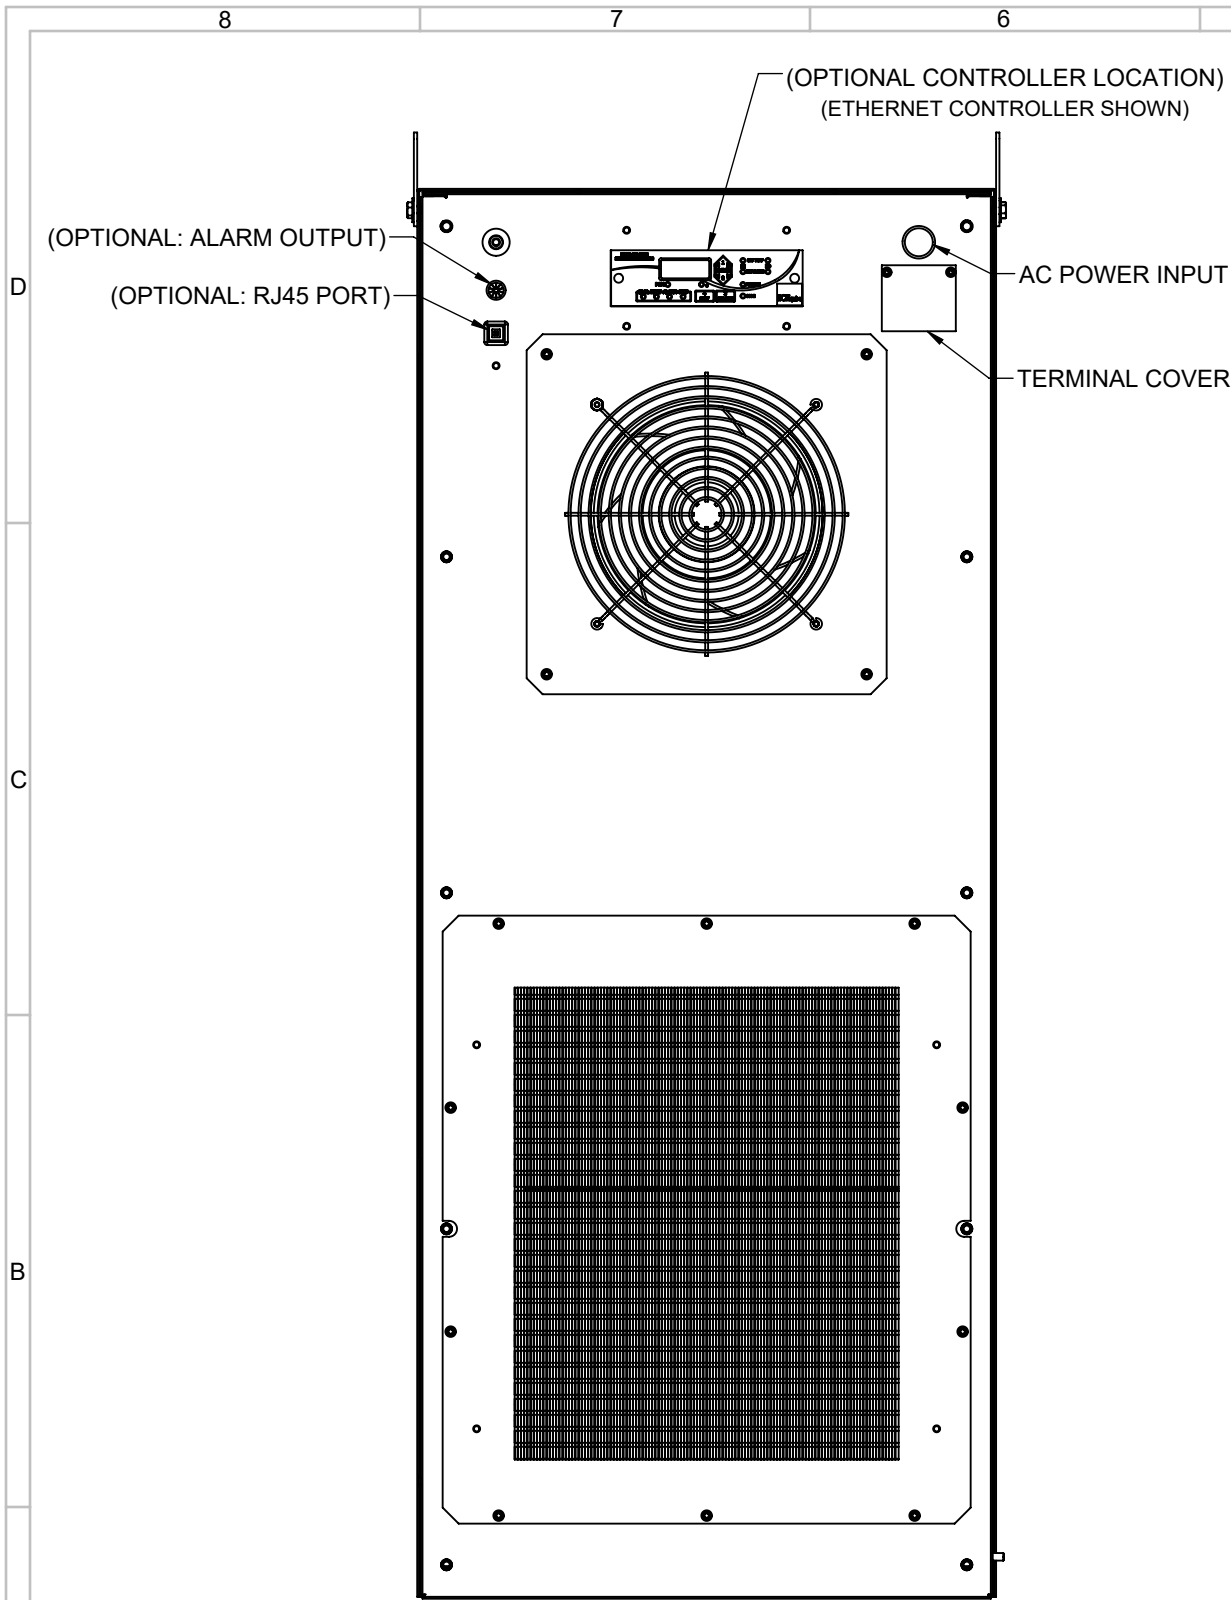

IMPORTANT
GASKET MUST BE APPLIED AS SHOWN FOR PROPER OPERATION AND TO MAINTAIN ENCLOSURE INTEGRITY

EVAP. OUTLET $\approx$ 800 CFM
COND. OUTLET $\approx$ 1100 CFM
SOUND LEVEL @5FT FROM UNIT @ A HT. OF 3FT = 65 dBA
SOUND LEVEL @2FT FROM UNIT @ A HT. OF 5FT = 70 dBA
CONDENSER INLET MIN. CLEARANCE 3.76"

ITEM NUMBER N/A	USED ON IQ20000EV
MATERIAL N/A	
EST WT: lbs	
DRAWN BY ART	DATE 12/4/2017
	SCALE 1:6

UNLESS OTHERWISE SPECIFIED TOLERANCES
X $\pm$.060
.XX $\pm$.030
.XXX $\pm$.015
FRACTIONAL $\pm$1/4
ANGULAR $\pm$1/2°
SURFACE FINISH $\sqrt{63}$
DO NOT SCALE DRAWING DIMENSIONS ARE INCHES

ICE QUBE, INC.
THIS IS A PROPRIETARY DOCUMENT. DO NOT REPRODUCE OR DISCLOSE WITHOUT THE EXPRESS WRITTEN PERMISSION OF ICE QUBE, INC.

DESCRIPTION
IQ20000EV SPEC DRAWING

DRAWING NUMBER
IQ351563

REV
C