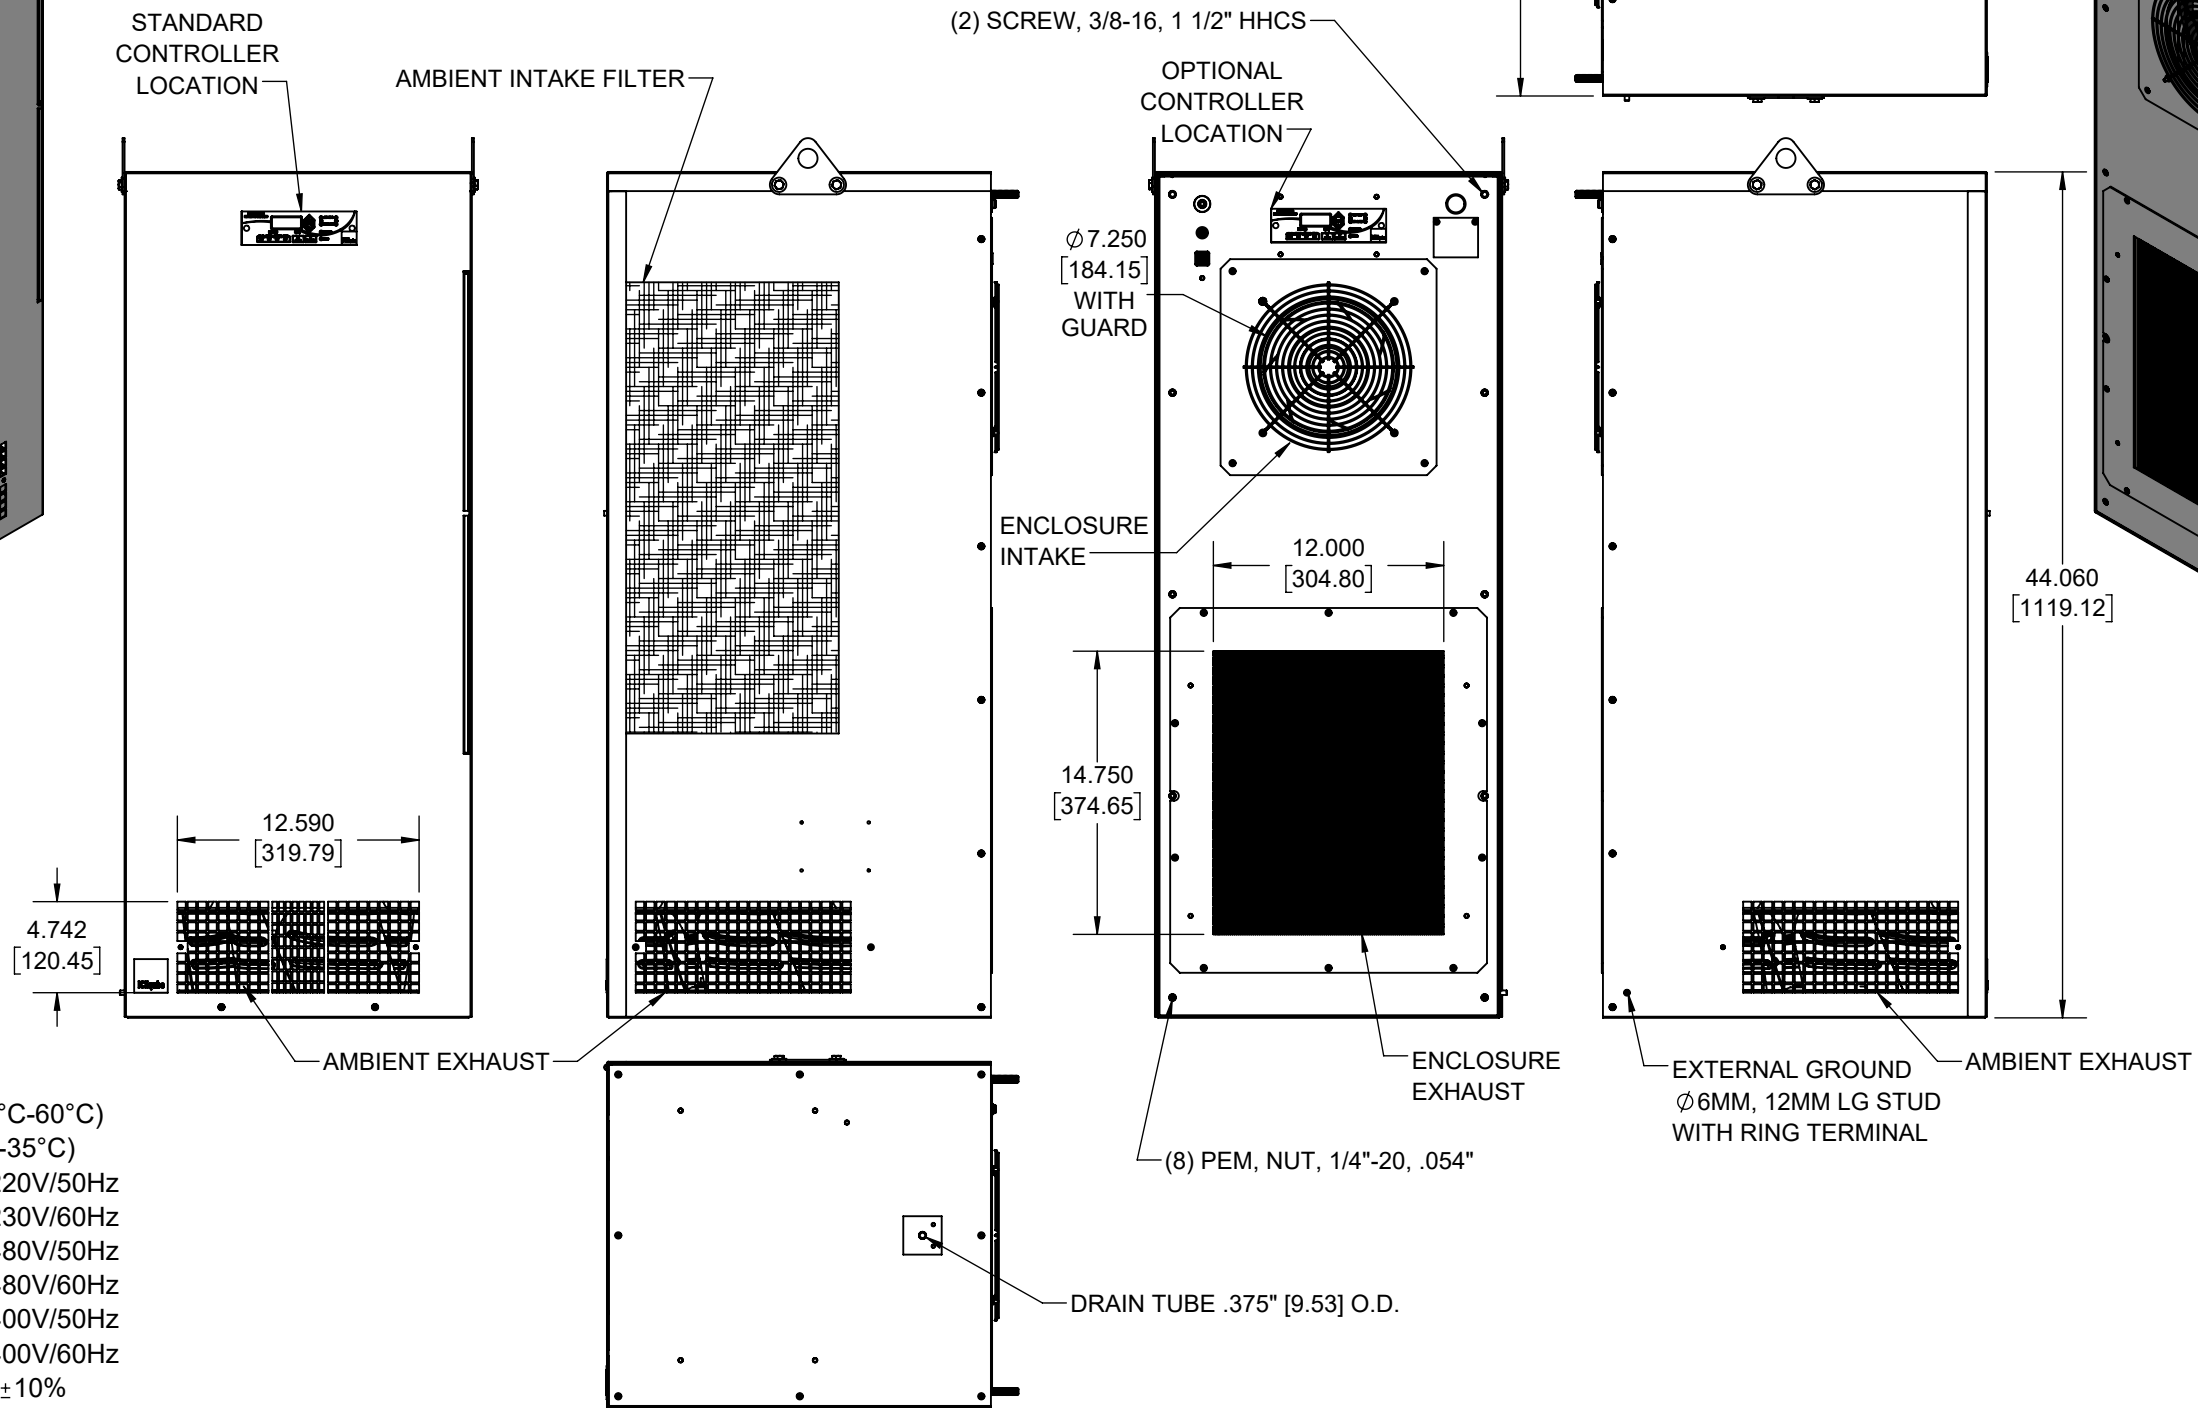

IQ20000EV

IQ20000EV
 NOMINAL COOLING CAPACITY:
 22500 BTUH (6594W) @ 140-140°F (60°C-60°C)
 18200 BTUH (5334W) @ 95-95°F (35°C-35°C)
 MAXIMUM AMPS: 16.96 (3731W) @ 220V/50Hz
 MAXIMUM AMPS: 16.40 (3772W) @ 230V/60Hz
 MAXIMUM AMPS: 8.64 (4147W) @ 480V/50Hz
 MAXIMUM AMPS: 8.36 (4013W) @ 480V/60Hz
 MAXIMUM AMPS: 8.70 (3480W) @ 400V/50Hz
 MAXIMUM AMPS: 8.67 (3468W) @ 400V/60Hz
 OPERATING VOLTAGE TOLERANCE: ±10%
 OPERATING FREQUENCY TOLERANCE: ±3HZ
 MAXIMUM OPERATING TEMPERATURE: 140°F (60°C)
 DIMENSIONS: 44.060" (1119MM) H x 18.060" (459MM) W x 20.000" (508MM) D
 WEIGHT: 222 LBS (101KG) @ 220/230V
 WEIGHT: 274 LBS (125KG) @ 400/480V
 REFRIGERANT CHARGE-R407C 4LB (1814G)

ITEM NUMBER	N/A	USED ON	IQ20000EV
MATERIAL	N/A		
EST WT:	lbs		
DRAWN BY	ART	DATE	12/4/2017
		SCALE	1:10

UNLESS OTHERWISE SPECIFIED TOLERANCES	
.X	±.060
.XX	±.030
.XXX	±.015
FRACTIONAL	±1/16
ANGULAR	±1/2°
SURFACE FINISH 63	
DO NOT SCALE DRAWING DIMENSIONS ARE INCHES	