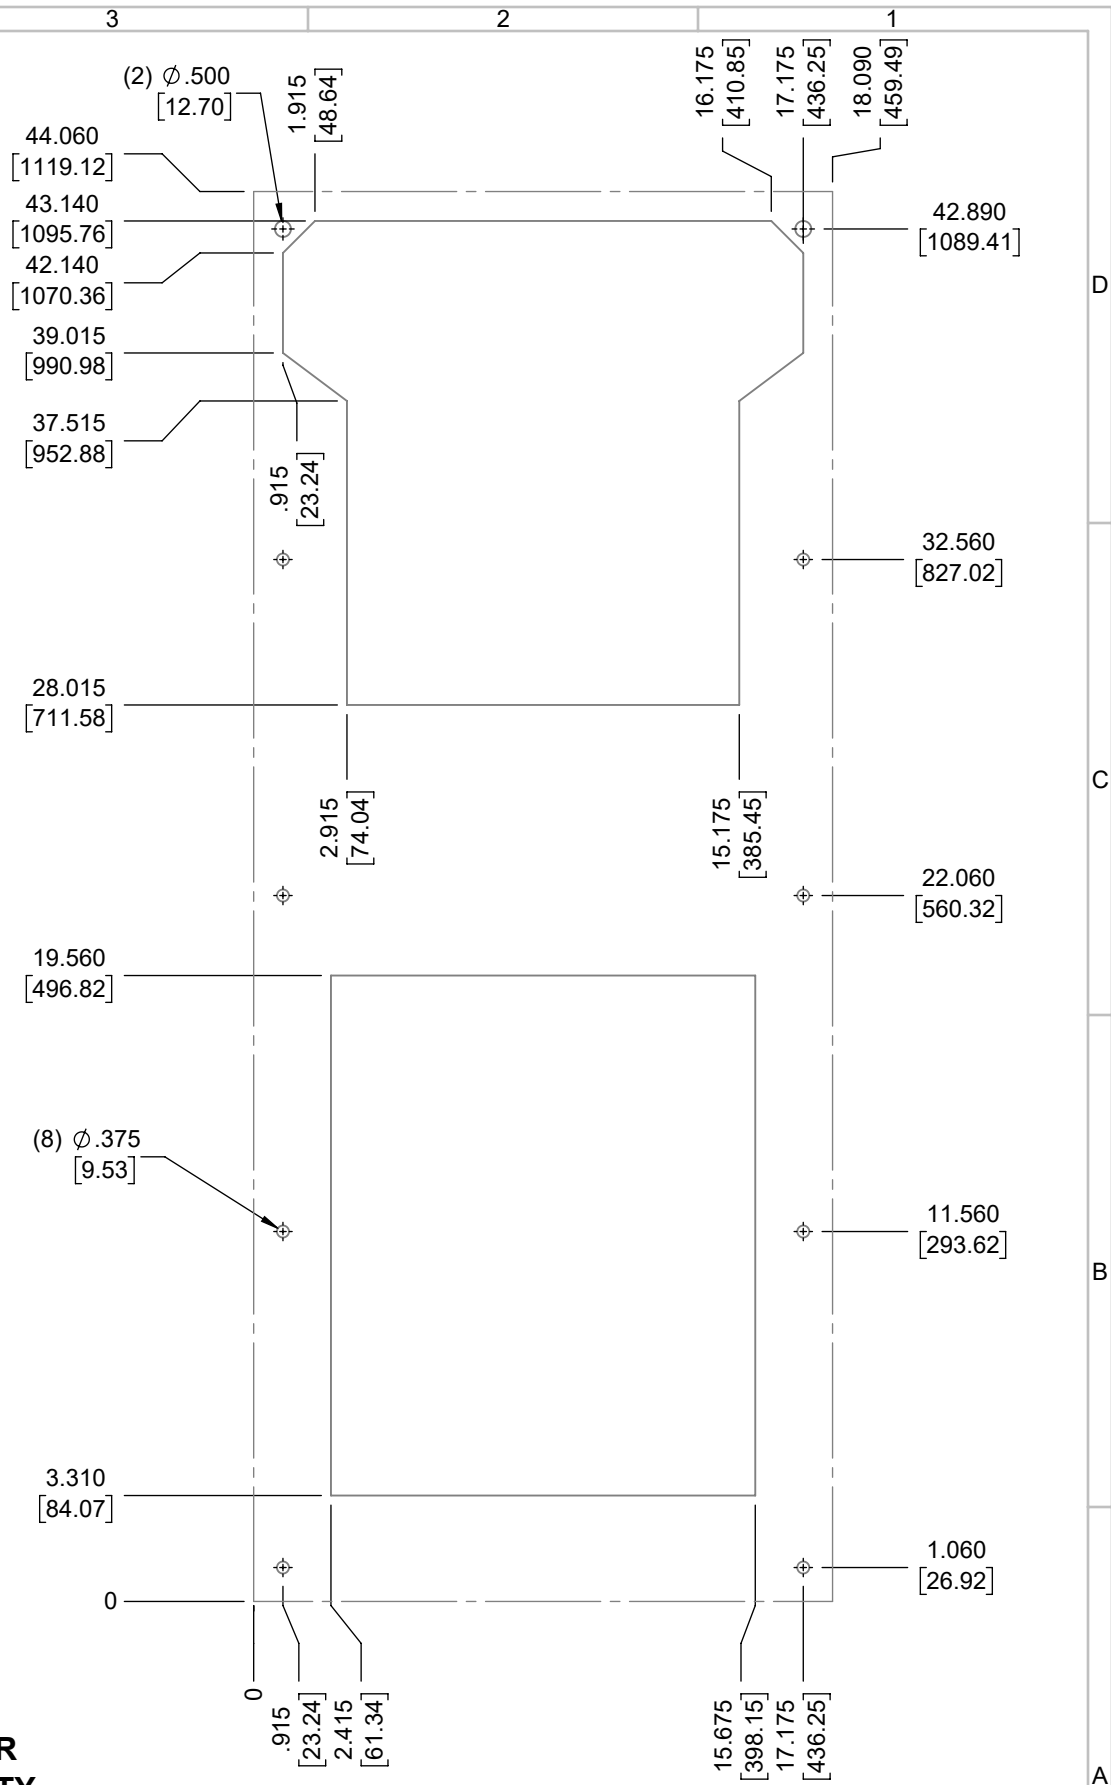

IQ20000EV

IQ20000EV
 NOMINAL COOLING CAPACITY:
 22500 BTUH (6594W) @ 140-140°F (60°C-60°C)
 18200 BTUH (5334W) @ 95-95°F (35°C-35°C)
 MAXIMUM AMPS: 16.96 (3731W) @ 220V/50Hz
 MAXIMUM AMPS: 16.40 (3772W) @ 230V/60Hz
 MAXIMUM AMPS: 8.64 (4147W) @ 480V/50Hz
 MAXIMUM AMPS: 8.36 (4013W) @ 480V/60Hz
 MAXIMUM AMPS: 8.70 (3480W) @ 400V/50Hz
 MAXIMUM AMPS: 8.67 (3468W) @ 400V/60Hz
 OPERATING VOLTAGE TOLERANCE: ±10%
 OPERATING FREQUENCY TOLERANCE: ±3HZ
 MAXIMUM OPERATING TEMPERATURE: 140°F (60°C)
 DIMENSIONS: 44.060" (1119MM) H x 18.060" (459MM) W x 20.000" (508MM) D
 WEIGHT: 222 LBS (101KG) @ 220/230V
 WEIGHT: 274 LBS (125KG) @ 400/480V
 REFRIGERANT CHARGE-R407C 4LB (1814G)

ITEM NUMBER	N/A	USED ON	IQ20000EV
MATERIAL	N/A		
EST WT:	lbs		
DRAWN BY	ART	DATE	12/4/2017
		SCALE	1:10

UNLESS OTHERWISE SPECIFIED TOLERANCES	
.X	±.060
.XX	±.030
.XXX	±.015
FRACTIONAL	±1/16
ANGULAR	±1/2°
SURFACE FINISH 63	
DO NOT SCALE DRAWING DIMENSIONS ARE INCHES	

ICE QUBE, INC.
THIS IS A PROPRIETARY DOCUMENT. DO NOT REPRODUCE OR DISCLOSE WITHOUT THE EXPRESS WRITTEN PERMISSION OF ICE QUBE, INC.
IQ20000EV SPEC DRAWING
 DRAWING NUMBER: **IQ351563**
 REV: **C**

IMPORTANT
GASKET MUST BE APPLIED AS SHOWN FOR PROPER OPERATION AND TO MAINTAIN ENCLOSURE INTEGRITY

ITEM NUMBER N/A	USED ON IQ20000EV
MATERIAL N/A	
EST WT: lbs	
DRAWN BY ART	DATE 12/4/2017
	SCALE 1:6

UNLESS OTHERWISE SPECIFIED TOLERANCES
X \pm .060
.XX \pm .030
.XXX \pm .015
FRACTIONAL \pm 1/4
ANGULAR \pm 1/2°
SURFACE FINISH $\sqrt{63}$
DO NOT SCALE DRAWING DIMENSIONS ARE INCHES