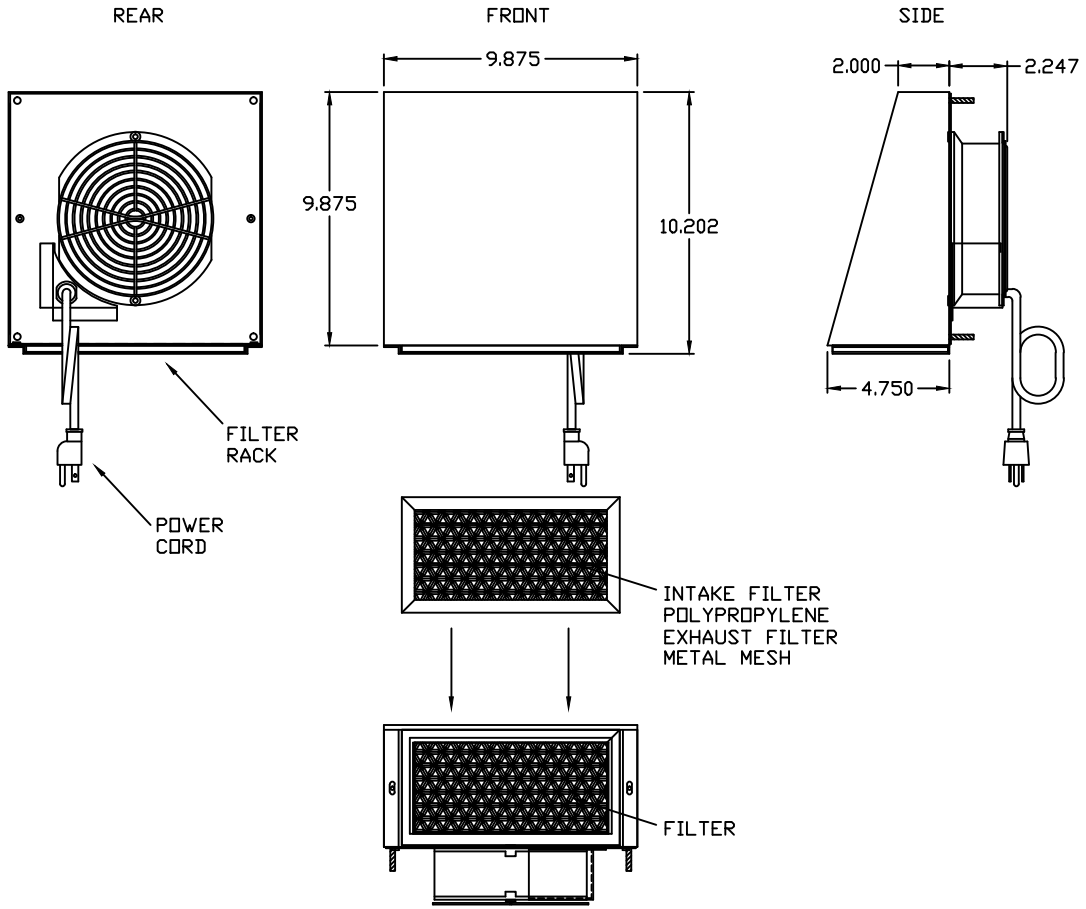

IQ200FP-H INTAKE SPEC DRAWING

235/190 CFM FREE AIR @ 120/110 VAC 60/50 HZ
 PUSH-PULL : 470/380 CFM FREE AIR @ 120/110 VAC 60/50 HZ
 235/190 CFM FREE AIR @ 230/220 VAC 60/50 HZ
 PUSH-PULL : 470/380 CFM FREE AIR @ 230/220 VAC 60/50 HZ
 MAXIMUM AMPS : .35/.39 @ 120/110 VAC 60/50 HZ
 PUSH-PULL : MAXIMUM AMPS : .70/.78 @ 120/110 VAC 60/50 HZ
 MAXIMUM AMPS : .17/.19 @ 230/ 220 VAC 60/50 HZ
 PUSH-PULL : MAXIMUM AMPS : .34/.38 @ 230/220 VAC 60/50 HZ
 MAXIMUM OPERATING TEMPERATURE : 176°F
 WEIGHT: 10 LBS

PROPRIETARY DRAWING

DATE 10-19-07
 SHEET 1 OF 1

	<small>ICEcube</small> 10000 W. 10th Ave. Denver, CO 80202 TEL: 303-751-0000	
	IQ200FP-H IQ280511	2