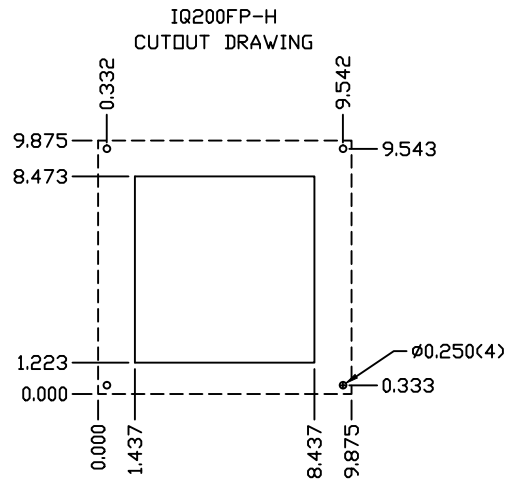

IQ200FP-H INTAKE SPEC DRAWING

235/190 CFM FREE AIR @ 120/110 VAC 60/50 HZ
 PUSH-PULL : 470/380 CFM FREE AIR @ 120/110 VAC 60/50 HZ
 235/190 CFM FREE AIR @ 230/220 VAC 60/50 HZ
 PUSH-PULL : 470/380 CFM FREE AIR @ 230/220 VAC 60/50 HZ
 MAXIMUM AMPS : .35/.39 @ 120/110 VAC 60/50 HZ
 PUSH-PULL : MAXIMUM AMPS : .70/.78 @ 120/110 VAC 60/50 HZ
 MAXIMUM AMPS : .17/.19 @ 230/ 220 VAC 60/50 HZ
 PUSH-PULL : MAXIMUM AMPS : .34/.38 @ 230/220 VAC 60/50 HZ
 MAXIMUM OPERATING TEMPERATURE : 176°F
 WEIGHT: 10 LBS

PROPRIETARY DRAWING

DATE 10-19-07
 SHEET 1 OF 1

	<small>ICEcube</small> 10000 W. 10th Ave. Denver, CO 80202 TEL: 303-751-0000	
	IQ200FP-H IQ280511	2