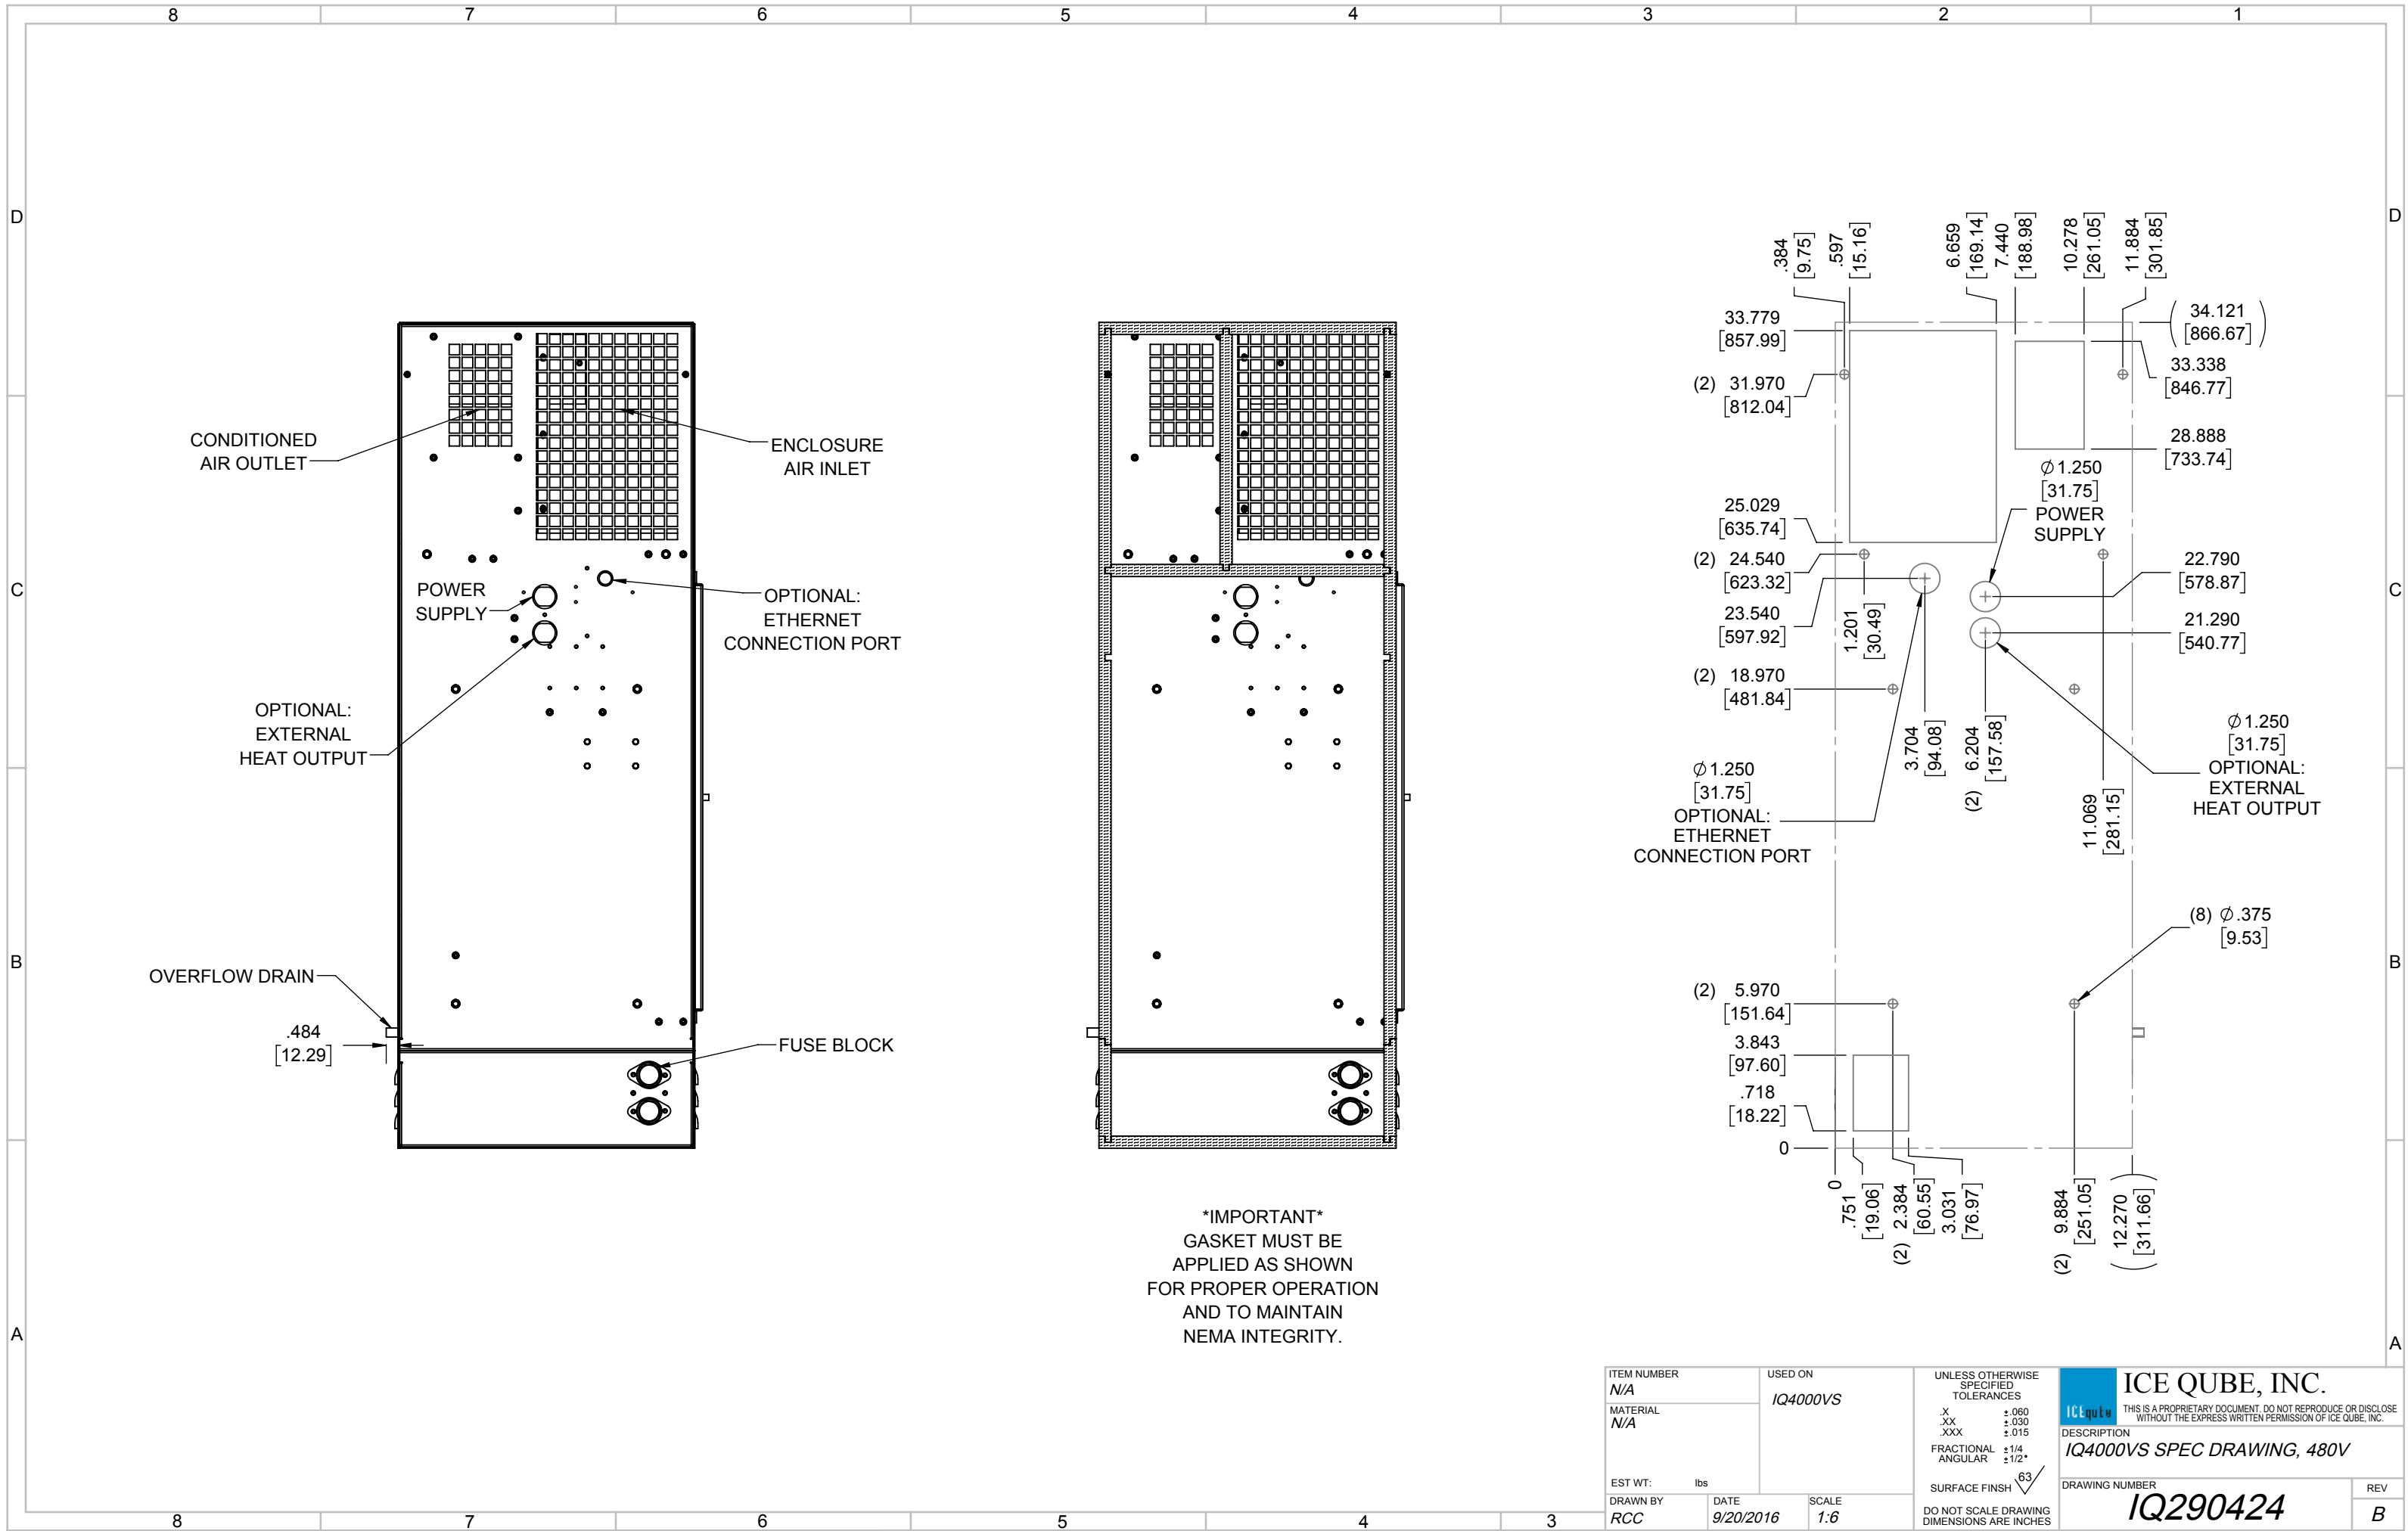

IQ4000VS
 COOLING CAPACITY: 4000 BTUH (1173W) @131°F (55°C)
 MAXIMUM AMPS: 2.2 (1056W) @480V 60HZ
 MAXIMUM OPERATING TEMP: 131°F (55°C)
 DIMENSIONS: 34.12" (867MM) H X 12.27" (312MM) W X 8.34" (212MM) D
 WEIGHT: 76 LBS (34.5KG)

REV	CHG	DATE	APP	DATE	CN #
B		1/4/2018	RCC		
A		9/20/2016	RCC		

ITEM NUMBER	N/A	USED ON	IQ4000VS
MATERIAL	N/A		
EST WT:	lbs		
DRAWN BY	RCC	DATE	9/20/2016
		SCALE	1:6

UNLESS OTHERWISE SPECIFIED TOLERANCES	
.X	±.060
.XX	±.030
.XXX	±.015
FRACTIONAL	±1/16
ANGULAR	±1/2°
SURFACE FINISH	63
DO NOT SCALE DRAWING DIMENSIONS ARE INCHES	

ICE QUBE, INC.
THIS IS A PROPRIETARY DOCUMENT. DO NOT REPRODUCE OR DISCLOSE WITHOUT THE EXPRESS WRITTEN PERMISSION OF ICE QUBE, INC.
 DESCRIPTION
IQ4000VS SPEC DRAWING, 480V
 DRAWING NUMBER
IQ290424
 REV
B

ITEM NUMBER N/A	USED ON IQ4000VS	UNLESS OTHERWISE SPECIFIED TOLERANCES X ±.060 .XX ±.030 .XXX ±.015 FRACTIONAL ±1/4 ANGULAR ±1/2°	<p>THIS IS A PROPRIETARY DOCUMENT. DO NOT REPRODUCE OR DISCLOSE WITHOUT THE EXPRESS WRITTEN PERMISSION OF ICE QUBE, INC.</p>
MATERIAL N/A		EST WT: lbs	
DRAWN BY RCC	DATE 9/20/2016	SCALE 1:6	DESCRIPTION IQ4000VS SPEC DRAWING, 480V
		DO NOT SCALE DRAWING DIMENSIONS ARE INCHES	DRAWING NUMBER IQ290424
			REV B